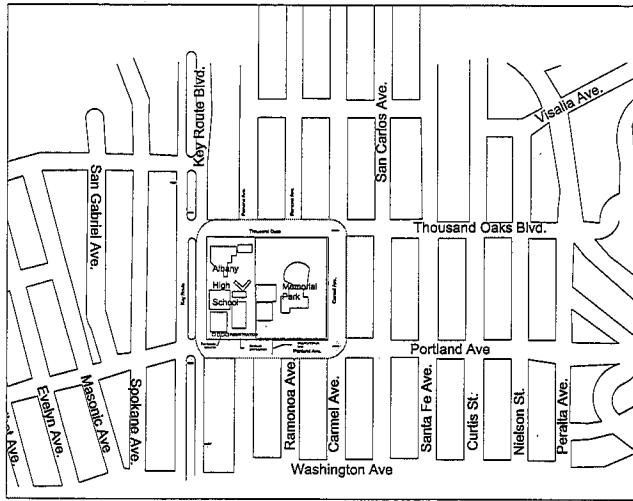

Proposed Race Course Berkeley Bicycle Club Criterium July 19th, 2009

LEGEND

-  Traffic sign
-  Cone Location
-  No Parking Zone
-  Limits of race course