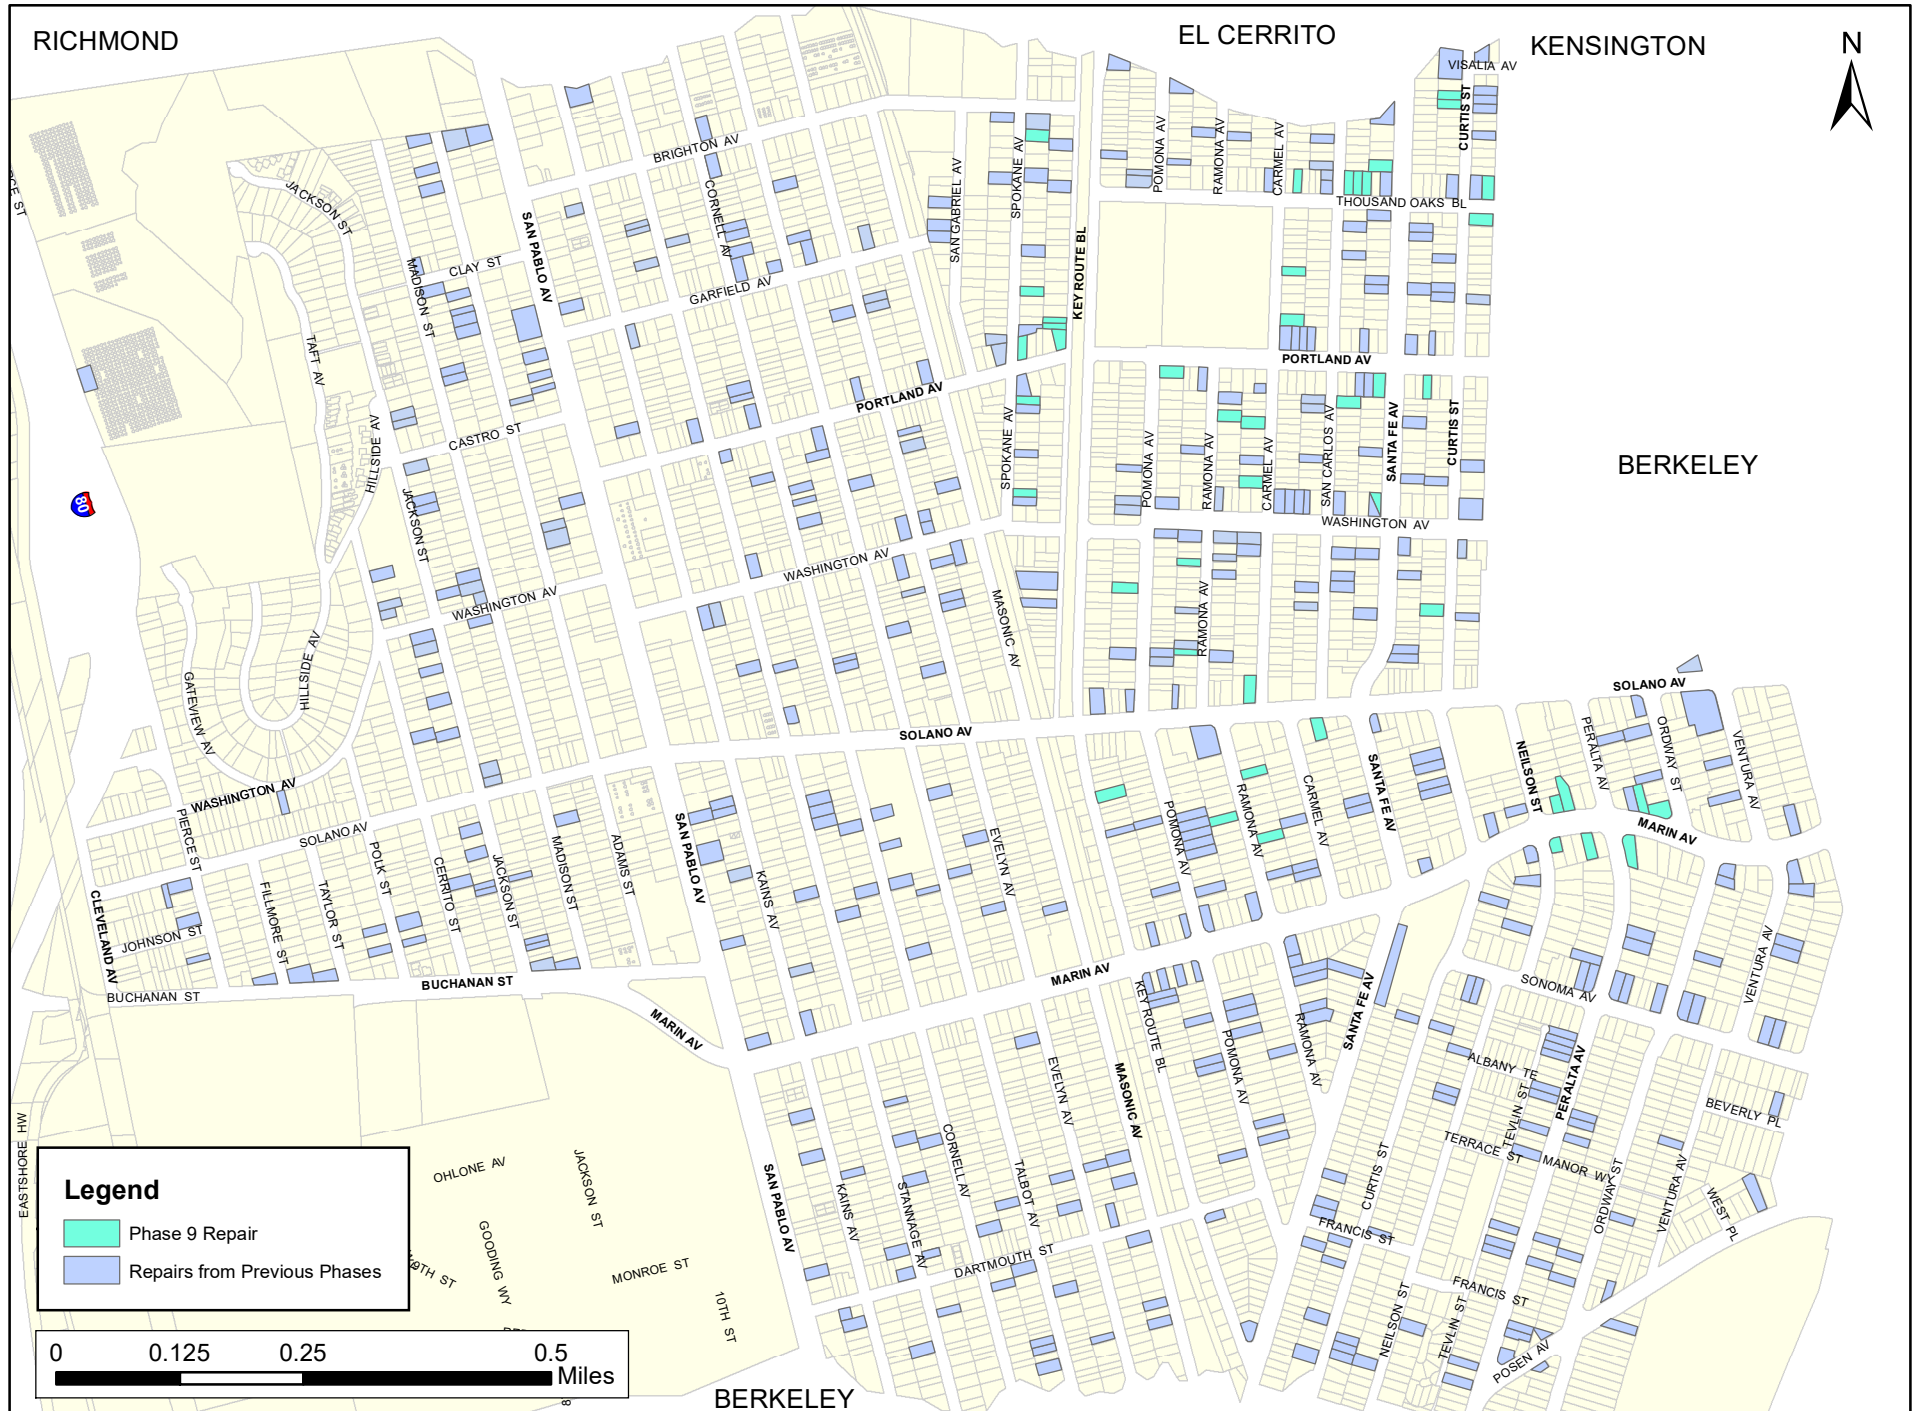

Sidewalk Repair Program

RICHMOND

EL CERRITO

KENSINGTON

BERKELEY

Legend

- Phase 9 Repair
- Repairs from Previous Phases

BERKELEY