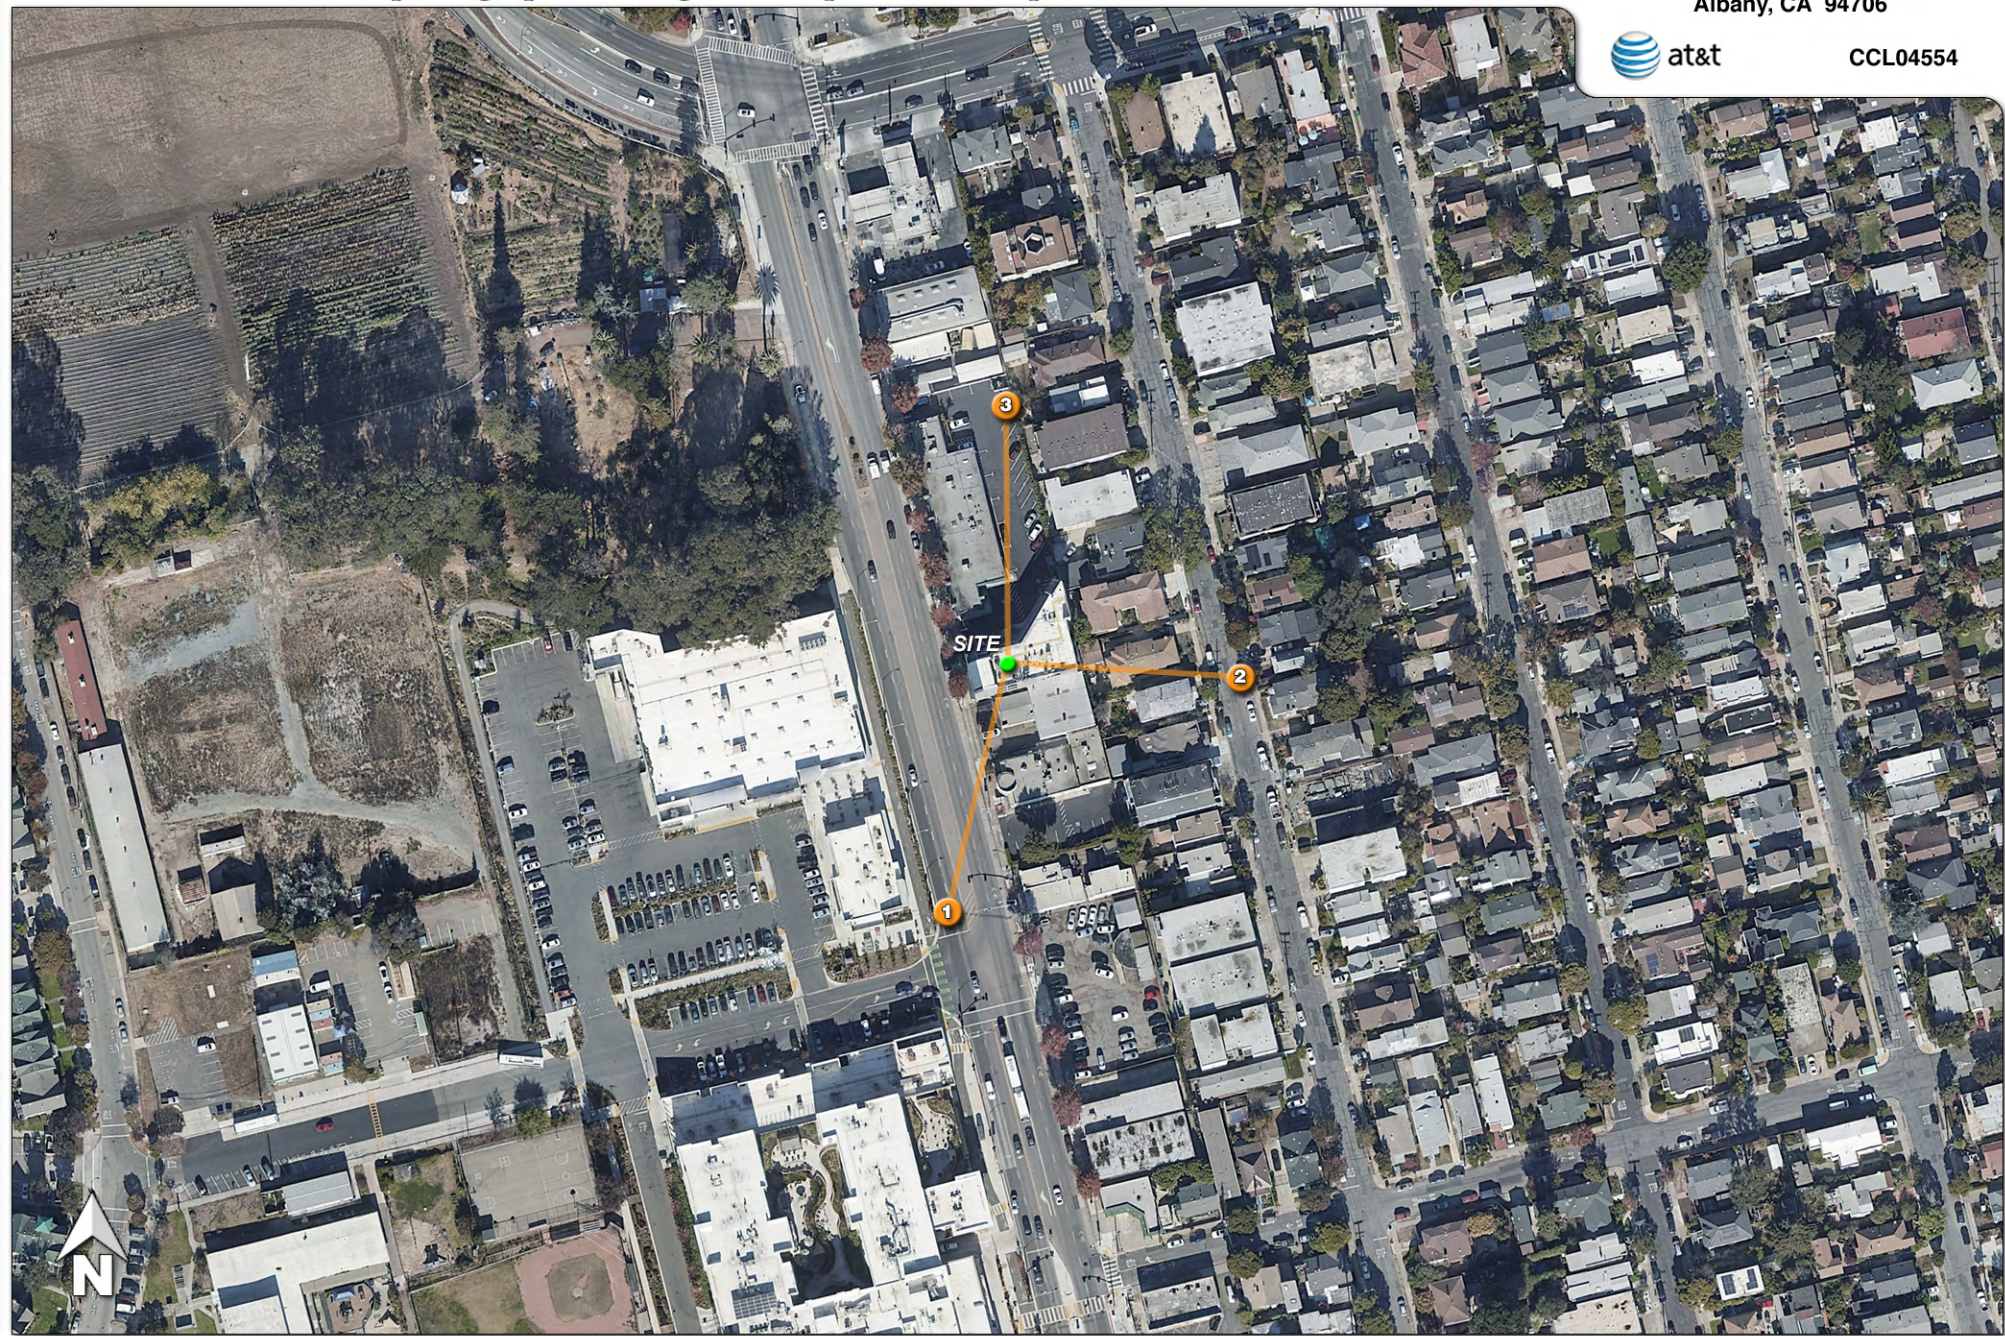

Aerial photograph showing the viewpoints for the photosimulations.

Marin Ave
1035 San Pablo Ave
Albany, CA 94706

CCL04554

1

Existing antennas, 6 of 9 to be upgraded

Existing

Photosimulation of the view looking north from San Pablo Avenue.

Marin Ave
1035 San Pablo Ave
Albany, CA 94706

CCL04554

Proposed new antenna configuration

Proposed

2

Existing antennas,
some to be upgraded

Existing

Photosimulation of the view looking west from Kains Ave, directly behind the building.

Marin Ave
1035 San Pablo Ave
Albany, CA 94706

CCL04554

Proposed upgraded antennas

Proposed

3

Existing antennas,
some to be upgraded

Existing screen to remain

Existing

Photosimulation of the view looking south from the building parking lot.

Marin Ave
1035 San Pablo Ave
Albany, CA 94706

CCL04554

Proposed antenna upgrades behind screen,
no visible change from ground level on this side.