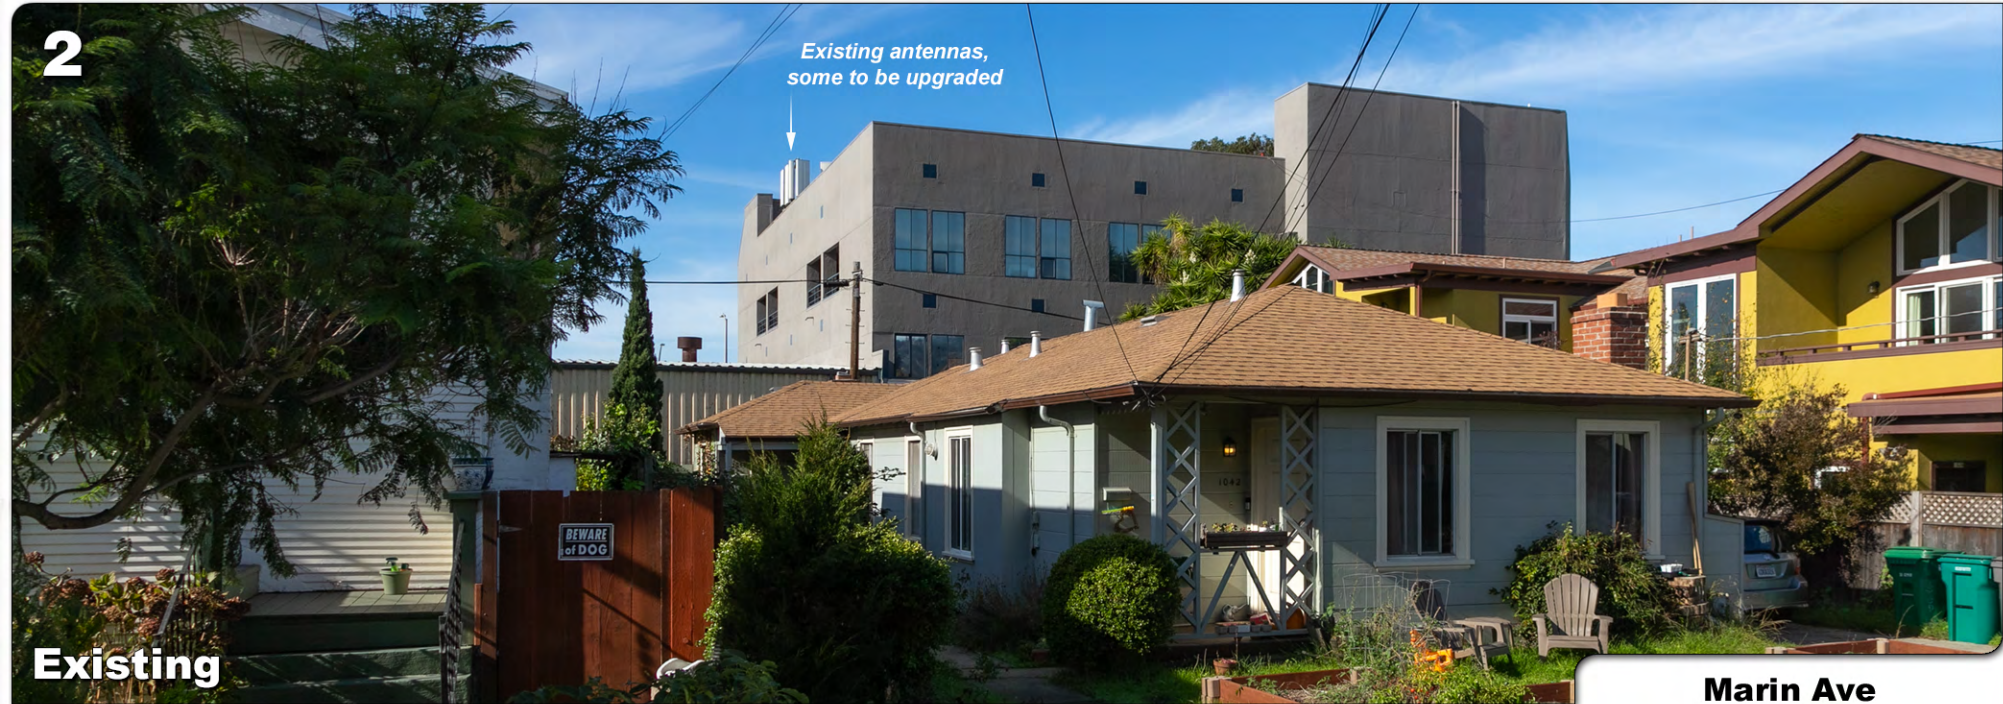

Aerial photograph showing the viewpoints for the photosimulations.

Marin Ave
1035 San Pablo Ave
Albany, CA 94706

CCL04554

1

Existing antennas, 6 of 9 to be upgraded

Existing

Photosimulation of the view looking north from San Pablo Avenue.

Marin Ave
1035 San Pablo Ave
Albany, CA 94706

CCL04554

Proposed new antenna configuration

Proposed

2

Existing antennas,
some to be upgraded

Existing

Photosimulation of the view looking west from Kains Ave, directly behind the building.

Marin Ave
1035 San Pablo Ave
Albany, CA 94706

CCL04554

Proposed upgraded antennas

Proposed

3

Existing antennas,
some to be upgraded

Existing screen to remain

Existing

Photosimulation of the view looking south from the building parking lot.

Marin Ave
1035 San Pablo Ave
Albany, CA 94706

CCL04554

Proposed antenna upgrades behind screen,
no visible change from ground level on this side.