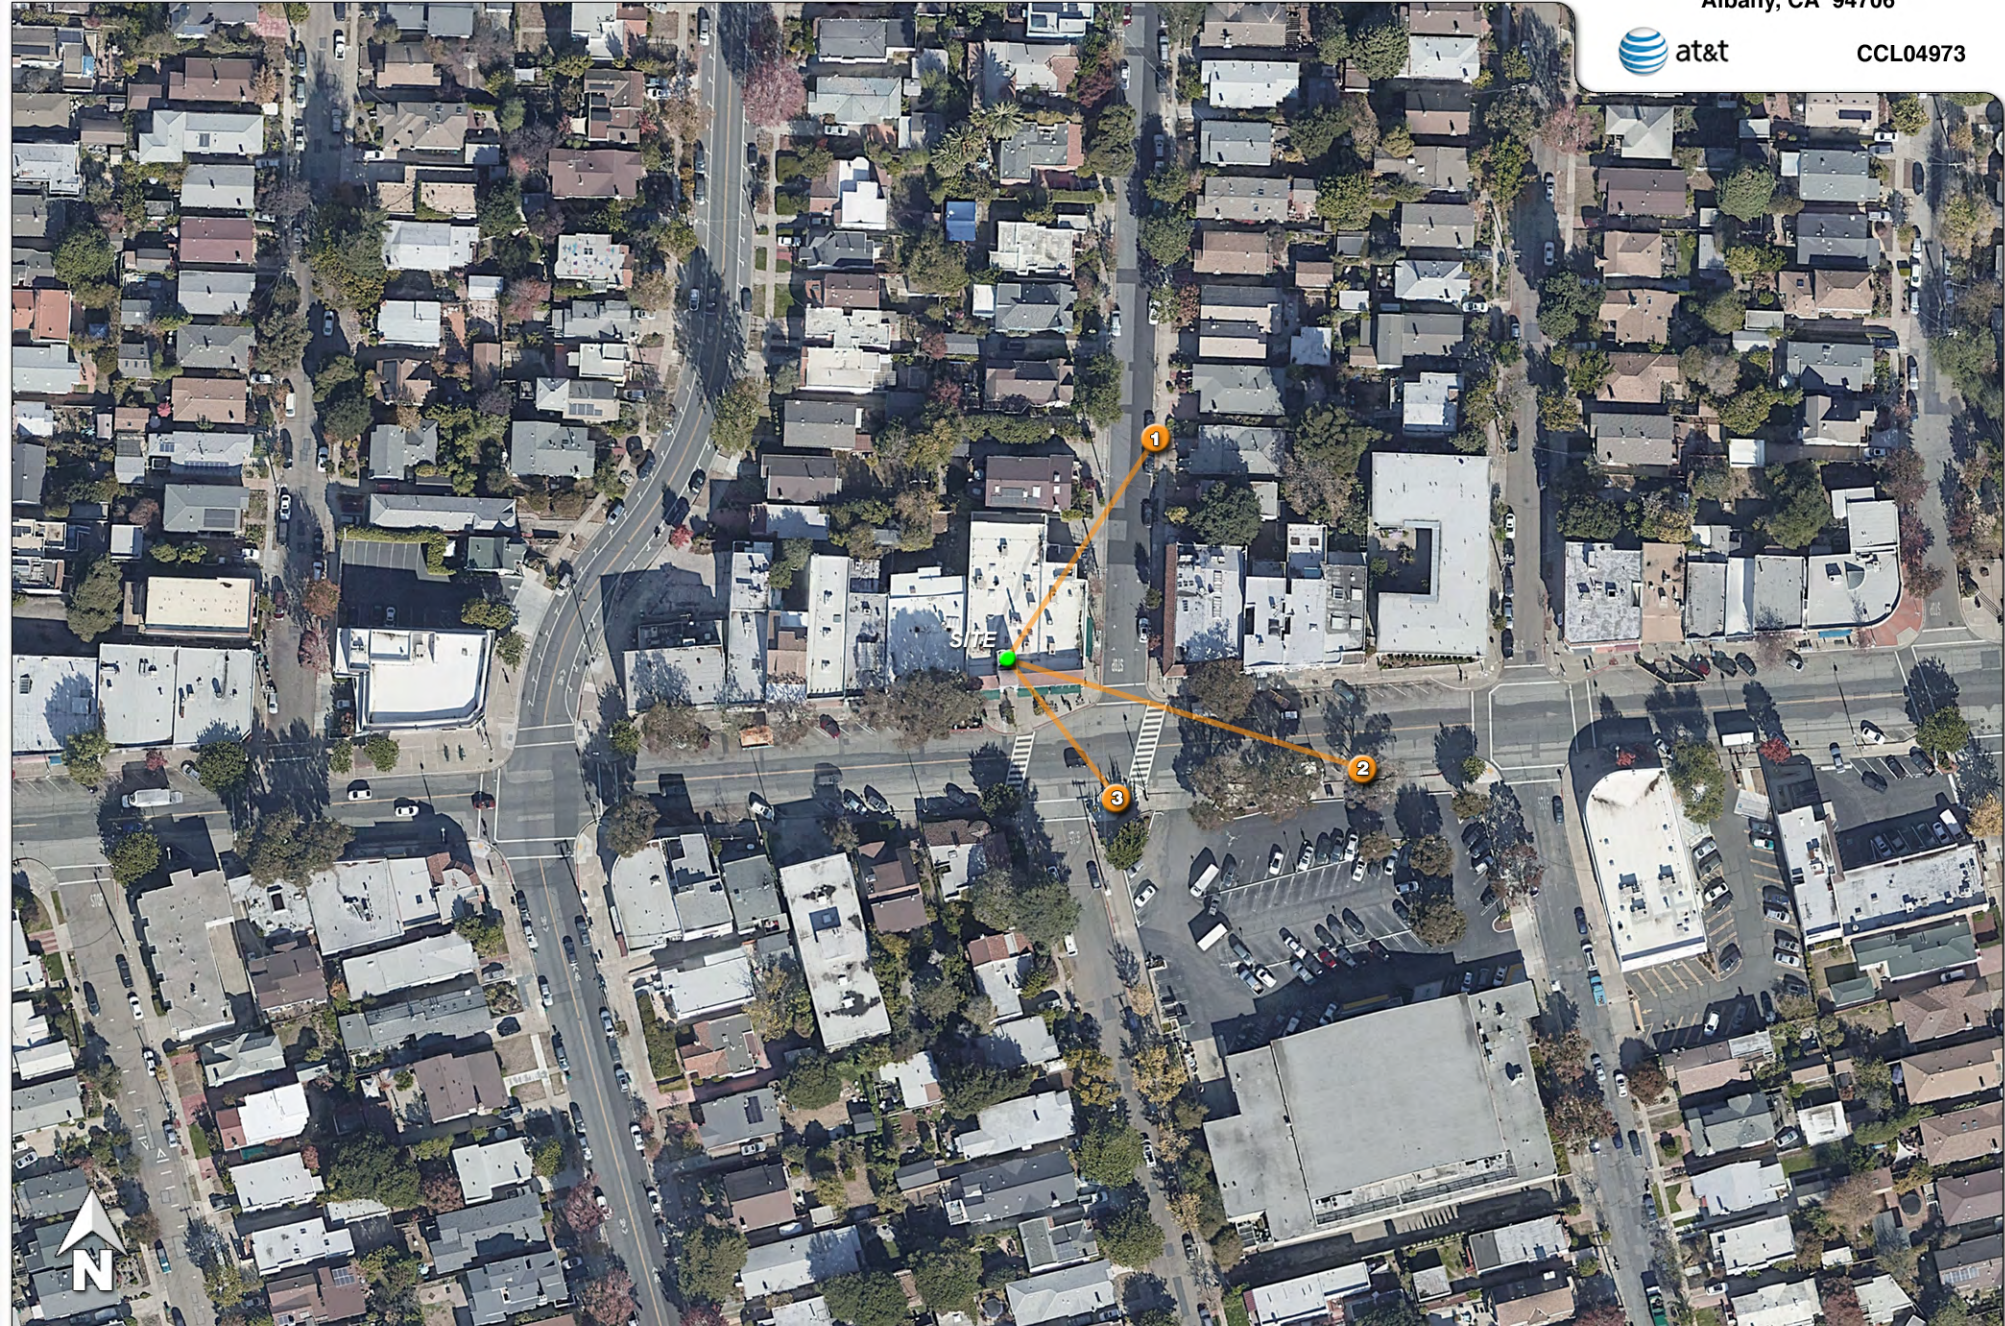

Albany High School

1495 Solano Ave
Albany, CA 94706

CCL04973

Aerial photograph showing the viewpoints for the photosimulations.

Albany High School

1495 Solano Ave
Albany, CA 94706

CCL04973

Photosimulation of the view looking west along Solano Ave, in front of Safeway.

Proposed equipment upgrades
made within existing stealth screen.
There is no visible change.

1

Existing and Proposed (no visible change)

Photosimulation of the view looking southwest from across Curtis Street.

Albany High School

1495 Solano Ave
Albany, CA 94706

CCL04973

2

*Proposed equipment upgrades
made within existing stealth screen.
There is no visible change.*

Existing and Proposed (no visible change)

Albany High School

1495 Solano Ave
Albany, CA 94706

CCL04973

Photosimulation of the view looking north-northwest from across the intersection of Curits and Solano.

3

Proposed equipment upgrades
made within existing stealth screen.
There is no visible change.