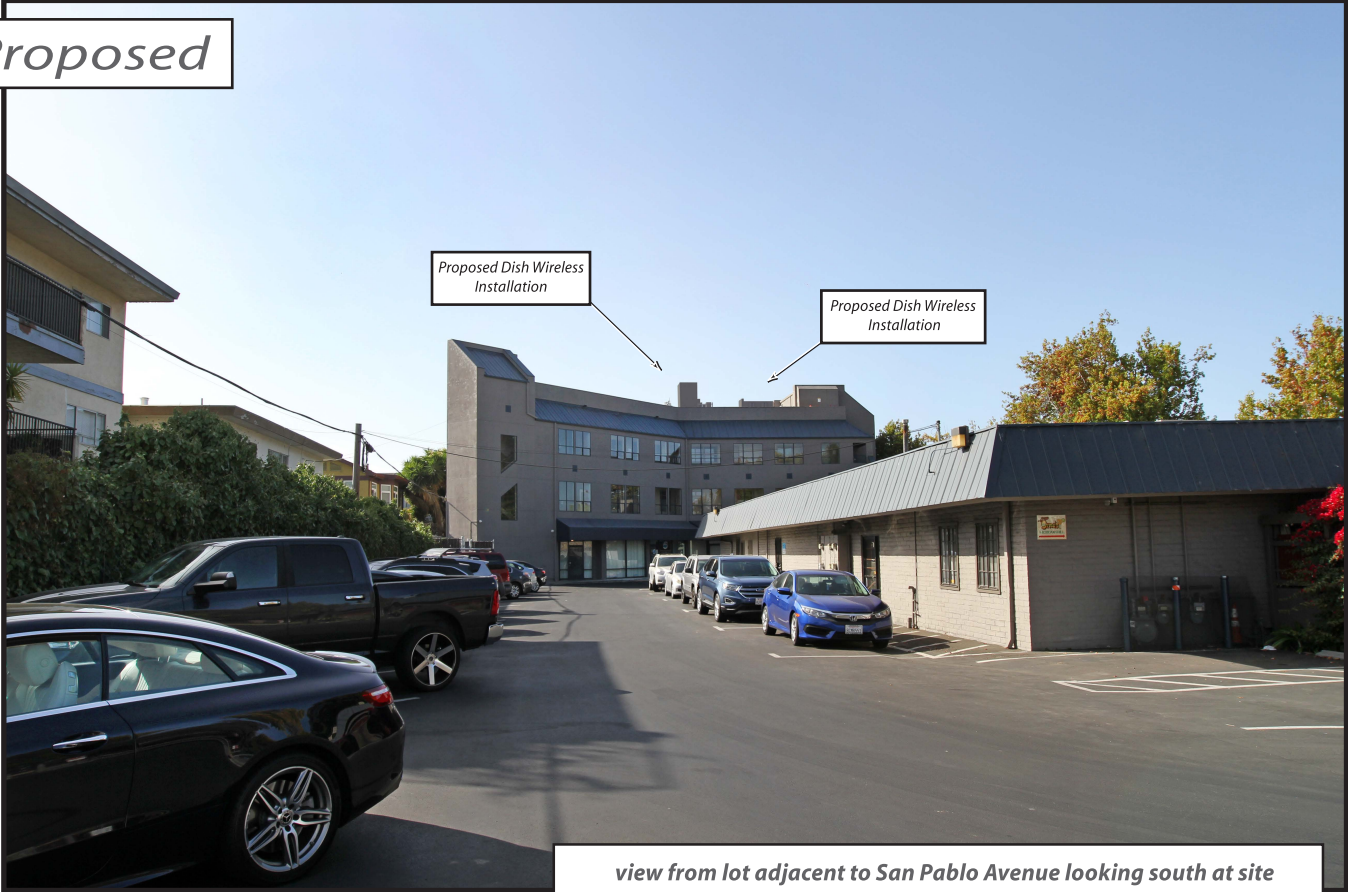

Existing

Proposed

view from San Pablo Avenue looking northeast at site

SFSFO00939A
1035 San Pablo Avenue, Albany, CA
Photosims Produced on 2-3-2022

Existing

Proposed

view from lot adjacent to San Pablo Avenue looking south at site

dish
wireless.

SFSFO00939A
1035 San Pablo Avenue, Albany, CA
Photosims Produced on 2-3-2022

Existing

Proposed

view from Kains Avenue looking northwest at site

SFSFO0939A
1035 San Pablo Avenue, Albany, CA
Photosims Produced on 2-3-2022