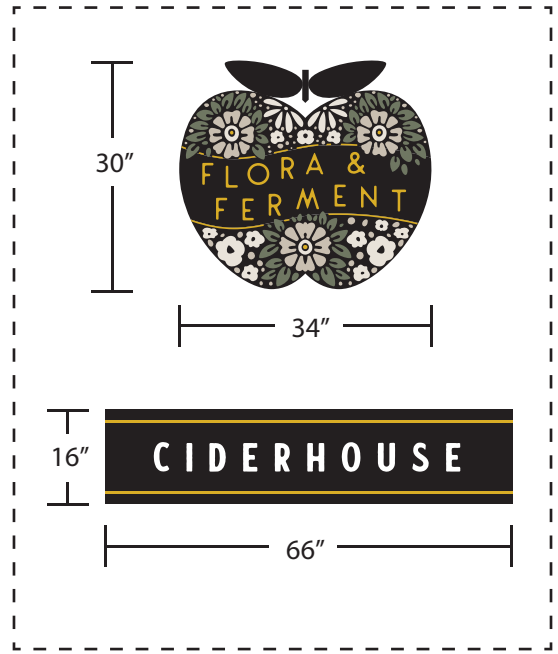

Hanging Sign Drawing

Painted Window Sign Drawing

Hanging sign will hang perpendicular to street and from existing bolts.

Hanging Sign From Sidewalk

Building Frontage Drawing