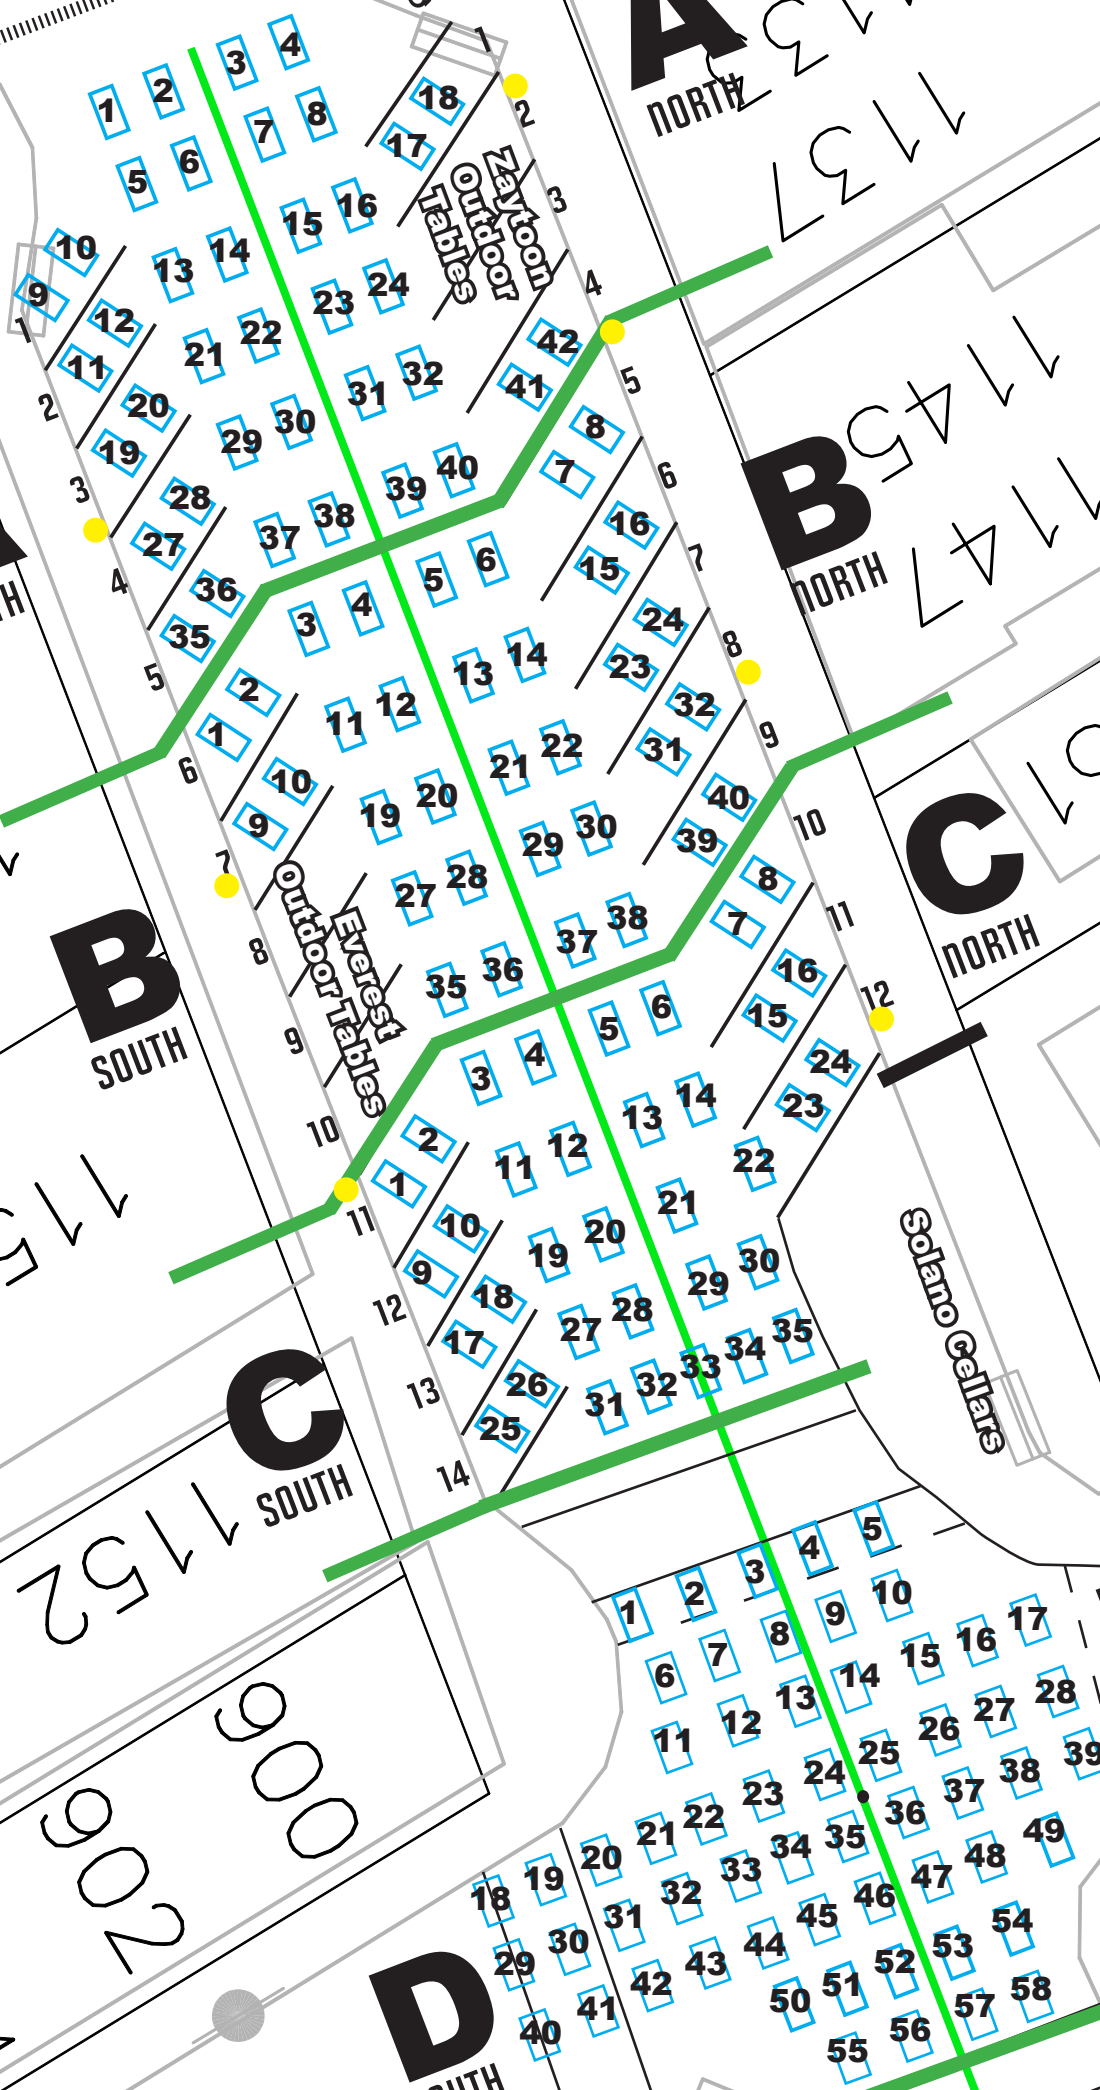

Canina del Sol
Outdoor Tables

A
SOUTH

A
NORTH

B
NORTH

B
SOUTH

C
NORTH

C
SOUTH

D
NORTH

D
SOUTH

Section
E-1
on map 2

STANNAGE

RESTROOM

MAP 2: STANNAGE TO CORNELL

Main Stage

Sections A-D on map 1

STANNAGE AVENUE

H NORTH

SECTION MAP 3

CORNELL AVENUE

Five Little Monkeys Game Area

Cornell Stage

RESTROOM

SCALE: 1" = 30'

MAP 3: CORNELL TO TALBOT

E-H
SECTIONS
MAP 2

Five Little Monkeys
Game Area

Bike Parking

EVENT PARKING

TALBOT AVENUE

CORNELL AVENUE

SOUTH

NORTH