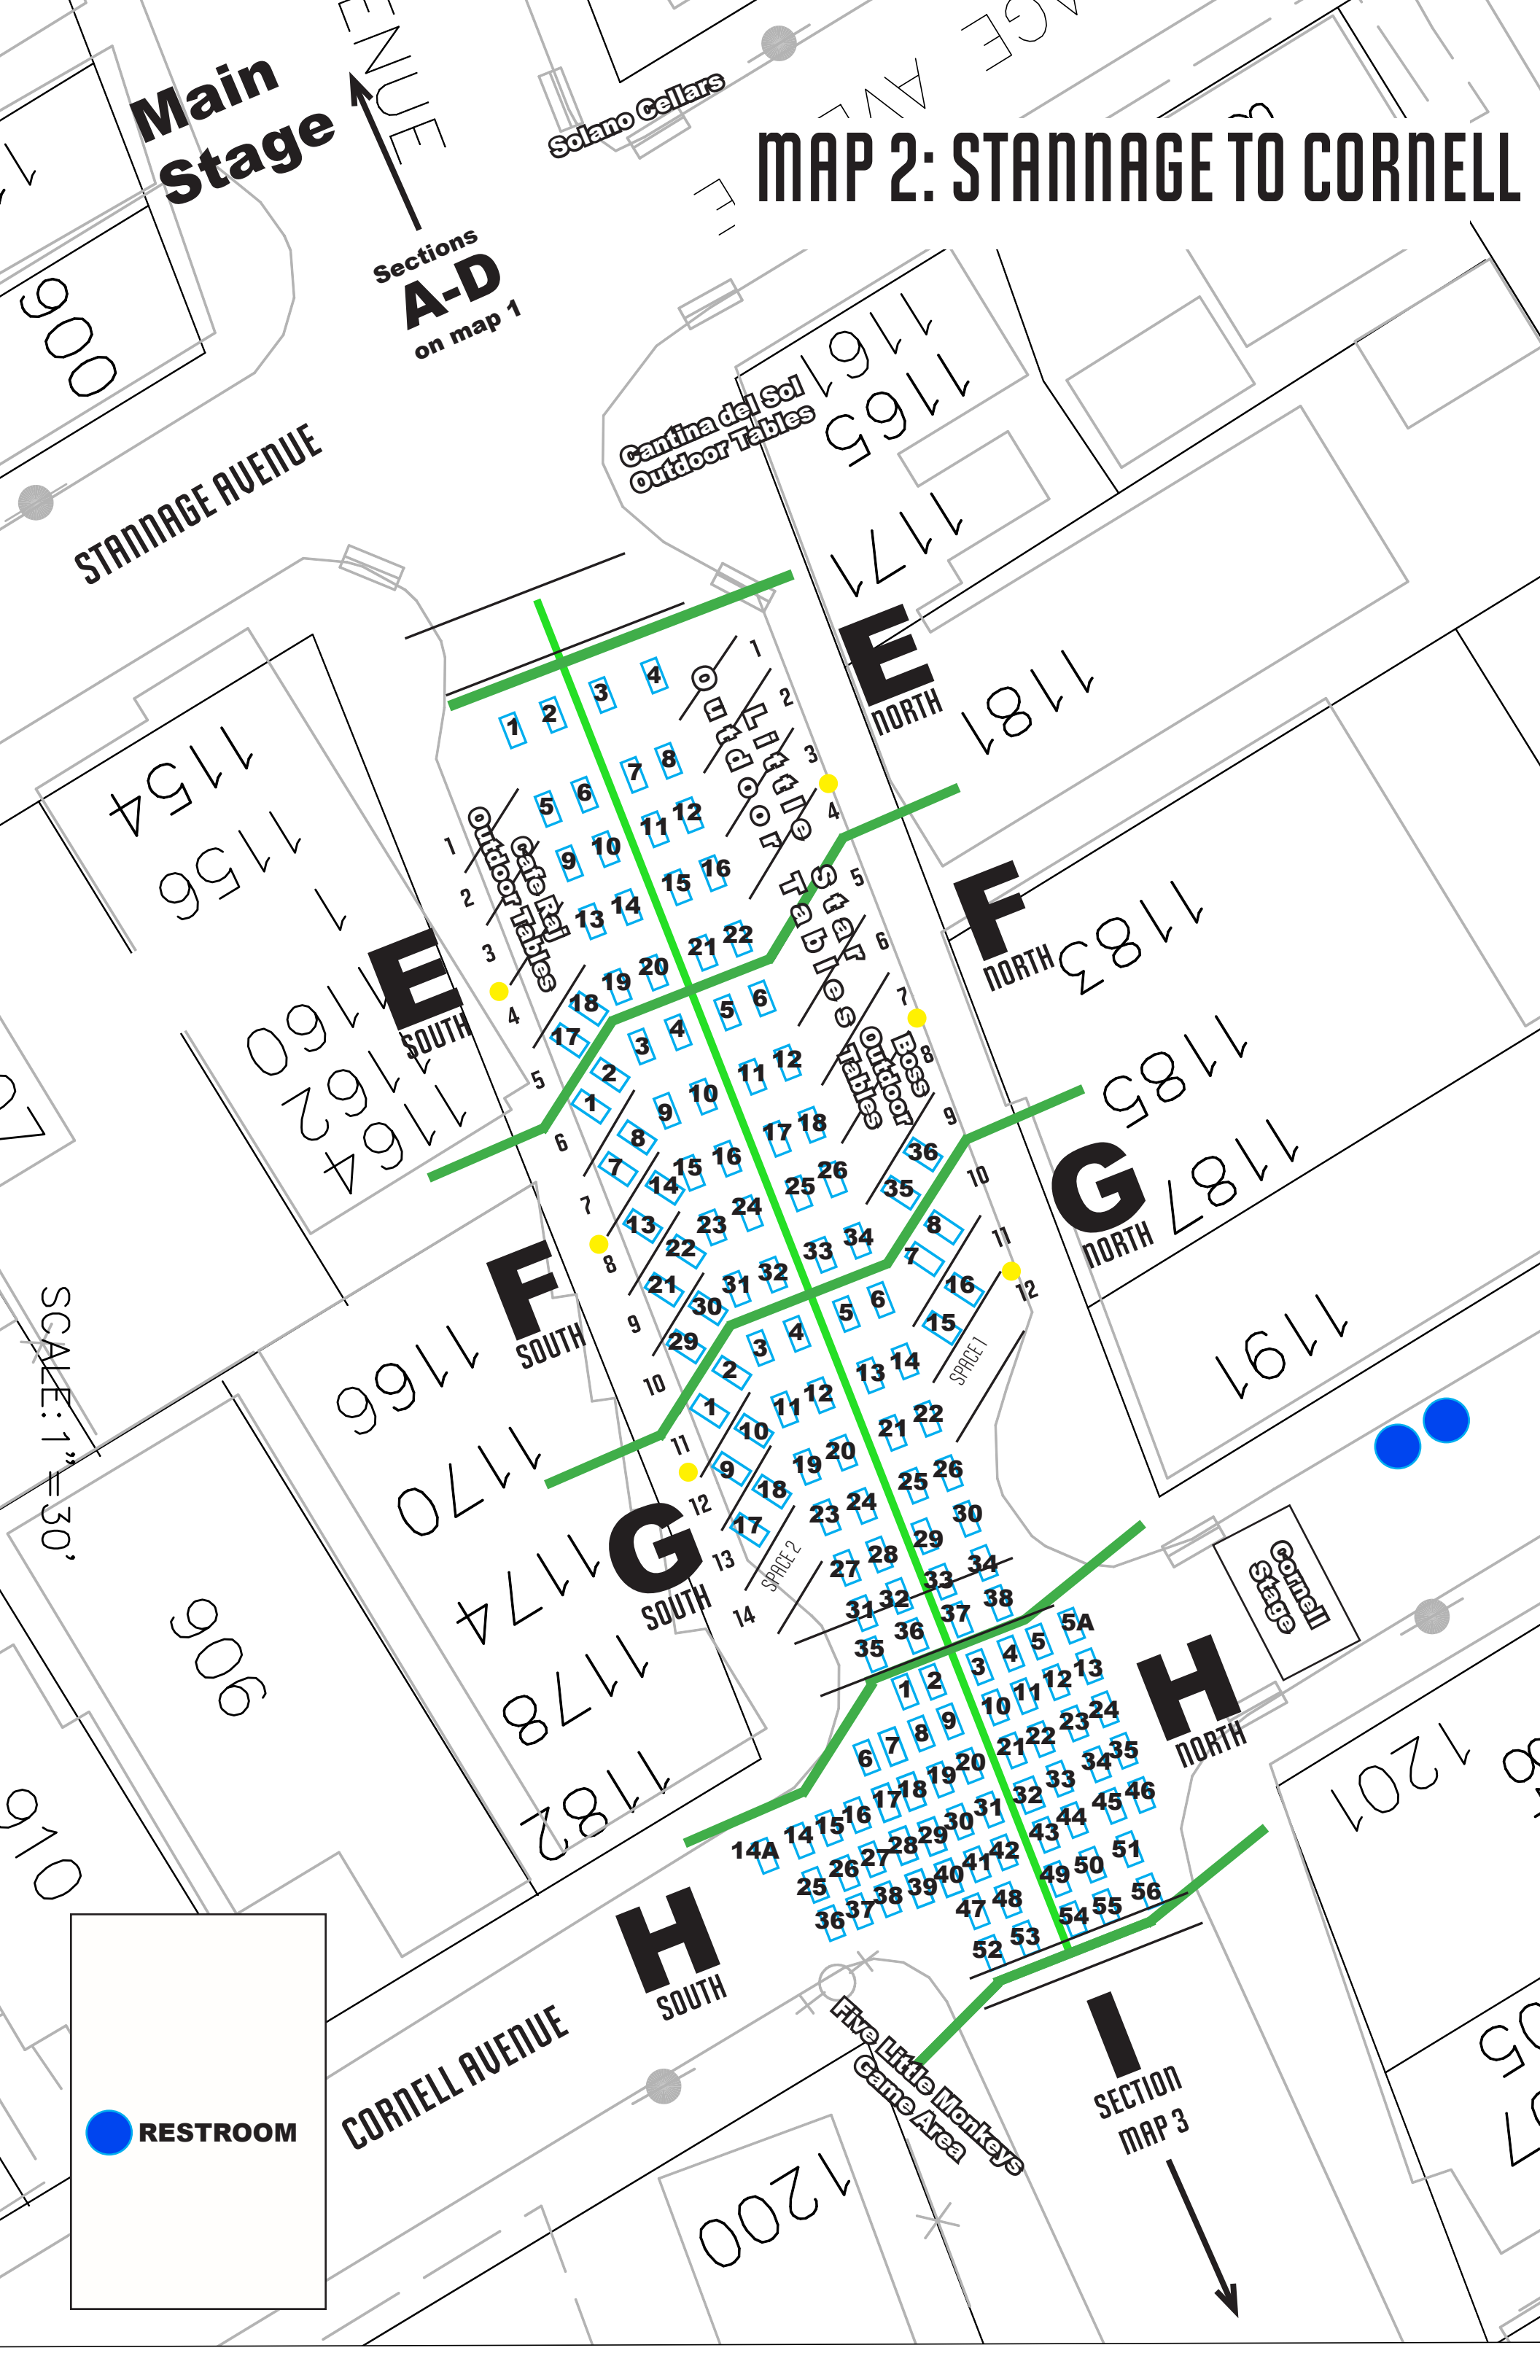

Canina del Sol
Outdoor Tables

A
SOUTH

A
NORTH

B
NORTH

B
SOUTH

C
NORTH

C
SOUTH

D
NORTH

D
SOUTH

Section
E-1
on map 2

STANNAGE

RESTROOM

MAP 2: STANNAGE TO CORNELL

Main Stage

Sections A-D on map 1

STANNAGE AVENUE

H NORTH

SECTION MAP 3

CORNELL AVENUE

Five Little Monkeys Game Area

Cornell Stage

RESTROOM

SCALE: 1" = 30'

MAP 3: CORNELL TO TALBOT

E-H
SECTIONS
MAP 2

Five Little Monkeys
Game Area

Bike Parking

EVENT PARKING

TALBOT AVENUE

CORNELL AVENUE

SOUTH

NORTH