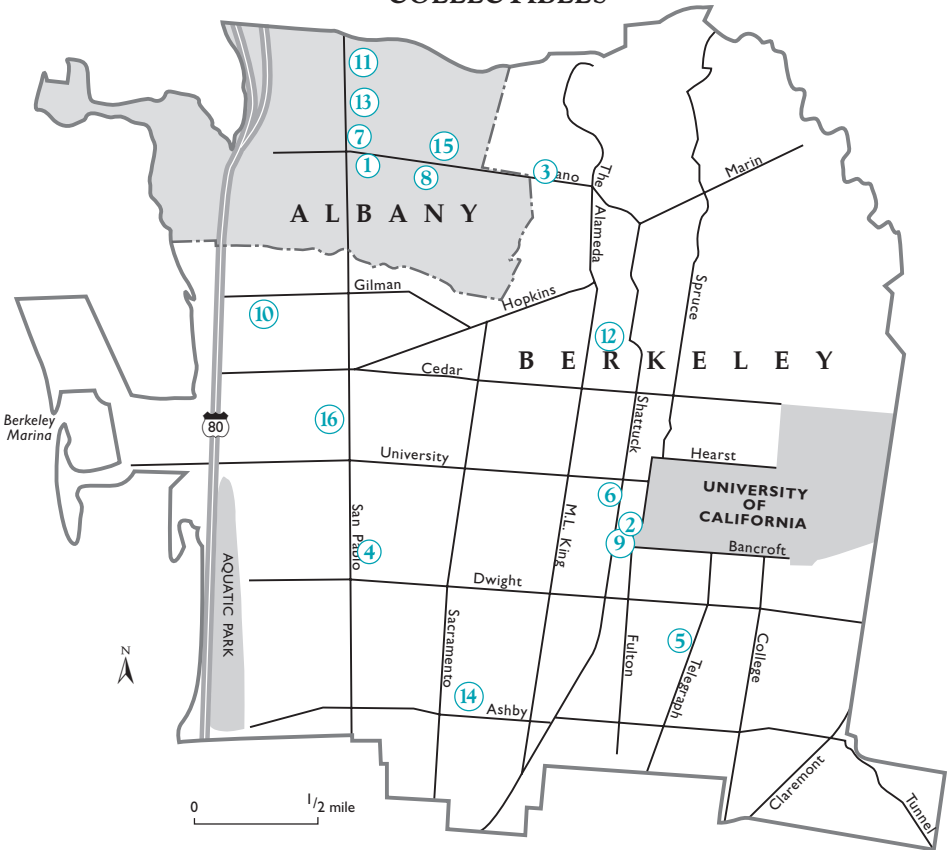

Wed-Sun 12-5:30pm

Buy Sell Trade Consign Rent

Wide variety of items including antique furniture, lighting, books, and collectibles. Also conducts estate sales.

COLLECTIBLES

COLLECTOR'S REALM

2566 Telegraph Ave #D
Berkeley CA 94704
540-1182
www.cr3.com