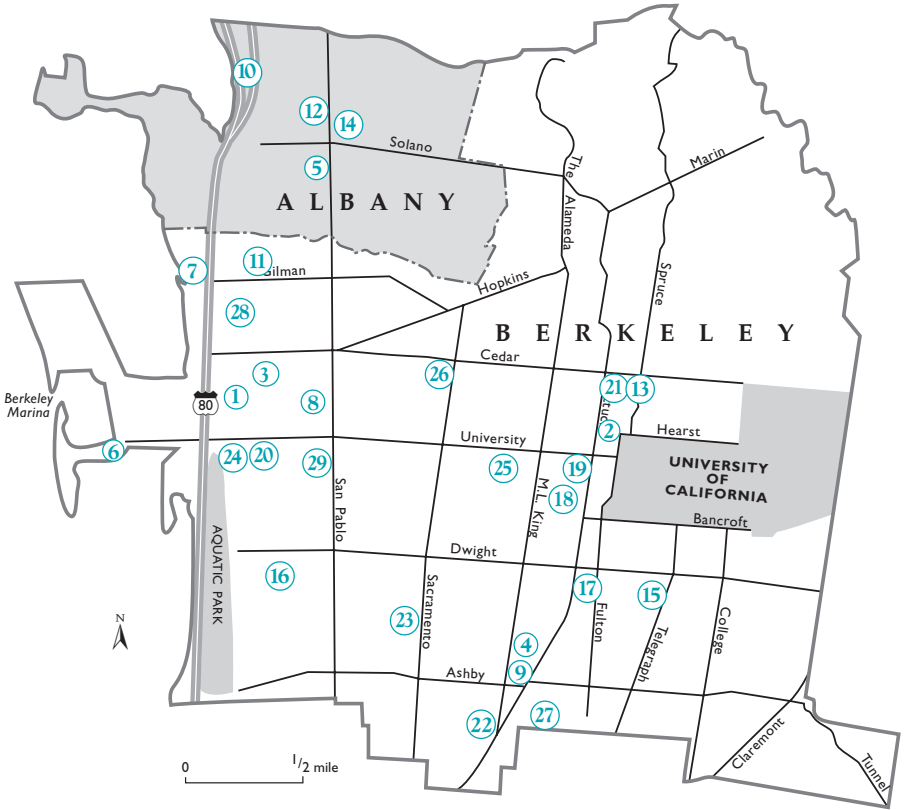

HOME AND YARD

EAST BAY PAINT

990 San Pablo Ave
@ Buchanan
Albany CA 94706
524-6582
benjaminmoore.com

Mon-Fri 7am-5:30pm; Sat 8am-5pm
Sell

Back-to-nature environmentally friendly
paint-stripper and Eco Spec paint.

5

FREE COMPOST

City of Berkeley
160 University Ave
Berkeley CA 94702
(next to Adventure Playground at
Berkeley Marina)

Berkeley residents only; last Fri of the
month, Feb-Nov loader available
8:45am-12pm; load your own 12-2pm
Organic compost made from City's yard
debris and food scraps. Free delivery to
school and community gardens.

6