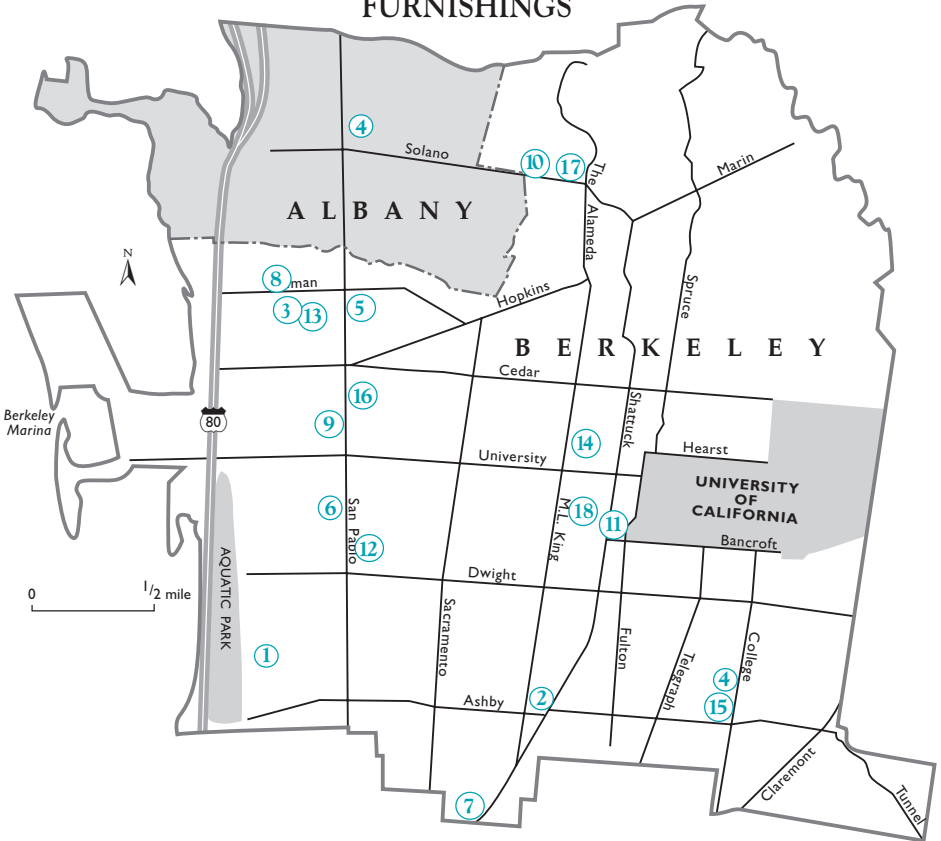

FURNISHINGS

PEOPLE'S BAZAAR

3258 Adeline St @ Alcatraz
Berkeley CA 94703
655-8008

www.people'sbazaar.com

Mon-Sat 9am-5pm; Sun 12-5pm

Buy Sell Trade Consign

Victorian specialty: quality used furniture.

7