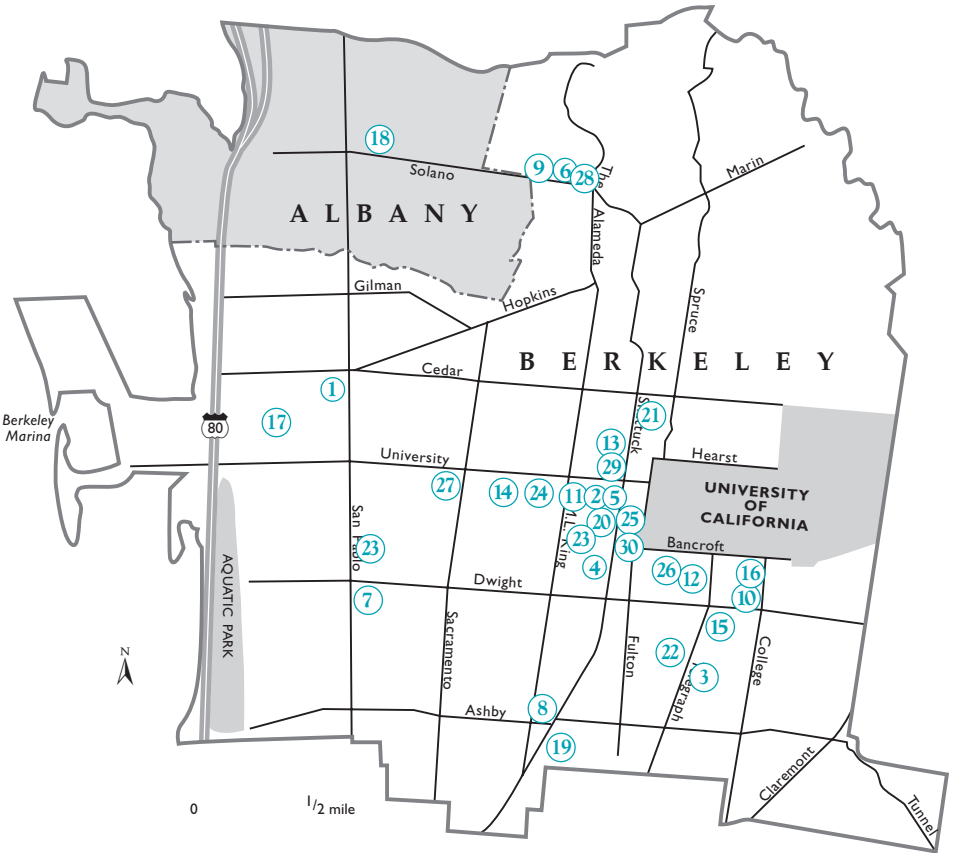

CLOTHING

HANNAH'S CHILDREN'S RESALE

6

1871 Solano Ave
Berkeley CA 94707
525-3488

Mon-Sat 10am-6pm; Sun 11am-4pm
Buy Sell Trade Accepts Donations
Reusable children's clothing and accessories. Items that can't be resold are placed on a $1 rack and proceeds are donated to local non-profits.

ICON VINTAGE

7

2521 San Pablo Ave
@ Dwight
Berkeley CA 94702
848-ICON (4266)

Call to confirm: Tue-Fri 12-6pm;
Sat 11am-7pm; Sun 11am-6pm
Buy Sell Trade Consign
60s and earlier – men's, women's, and children's clothing and accessories – jewelry, purses, shoes, and hats.