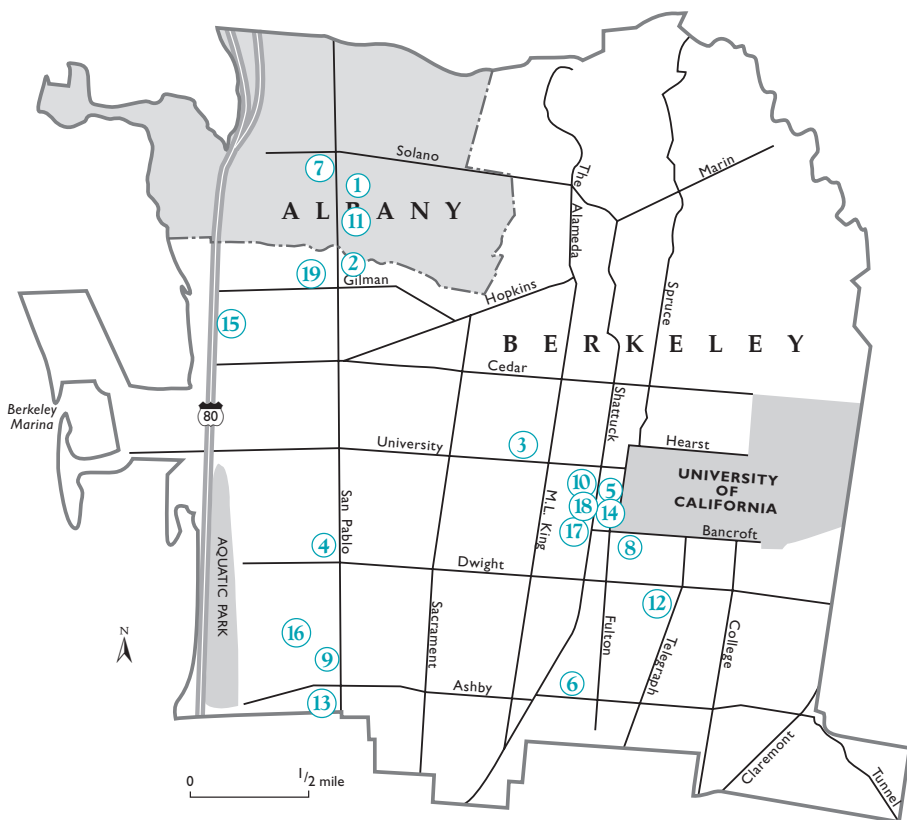

OFFICE EQUIPMENT

CALIFORNIA OFFICE MACHINES

2362 San Pablo Ave @ Chaucer
Berkeley CA 94702

845-3780

Mon-Fri 9am-5pm

Sell Repair/Restore

Typewriters, fax machines, copy machines, calculators, printers, and refill ink and toner cartridges.

4

CARTRIDGE WORLD

2161 Allston Way
@ between Shattuck & Oxford

(park at public lot across the street)

Berkeley CA 94704

841-2004

www.cartridgeworld-eastbay.com

Mon-Fri 10am-6pm; Sat 11am-5pm

Repair/Restore

Refills and recycles ink and laser printer cartridges.

5