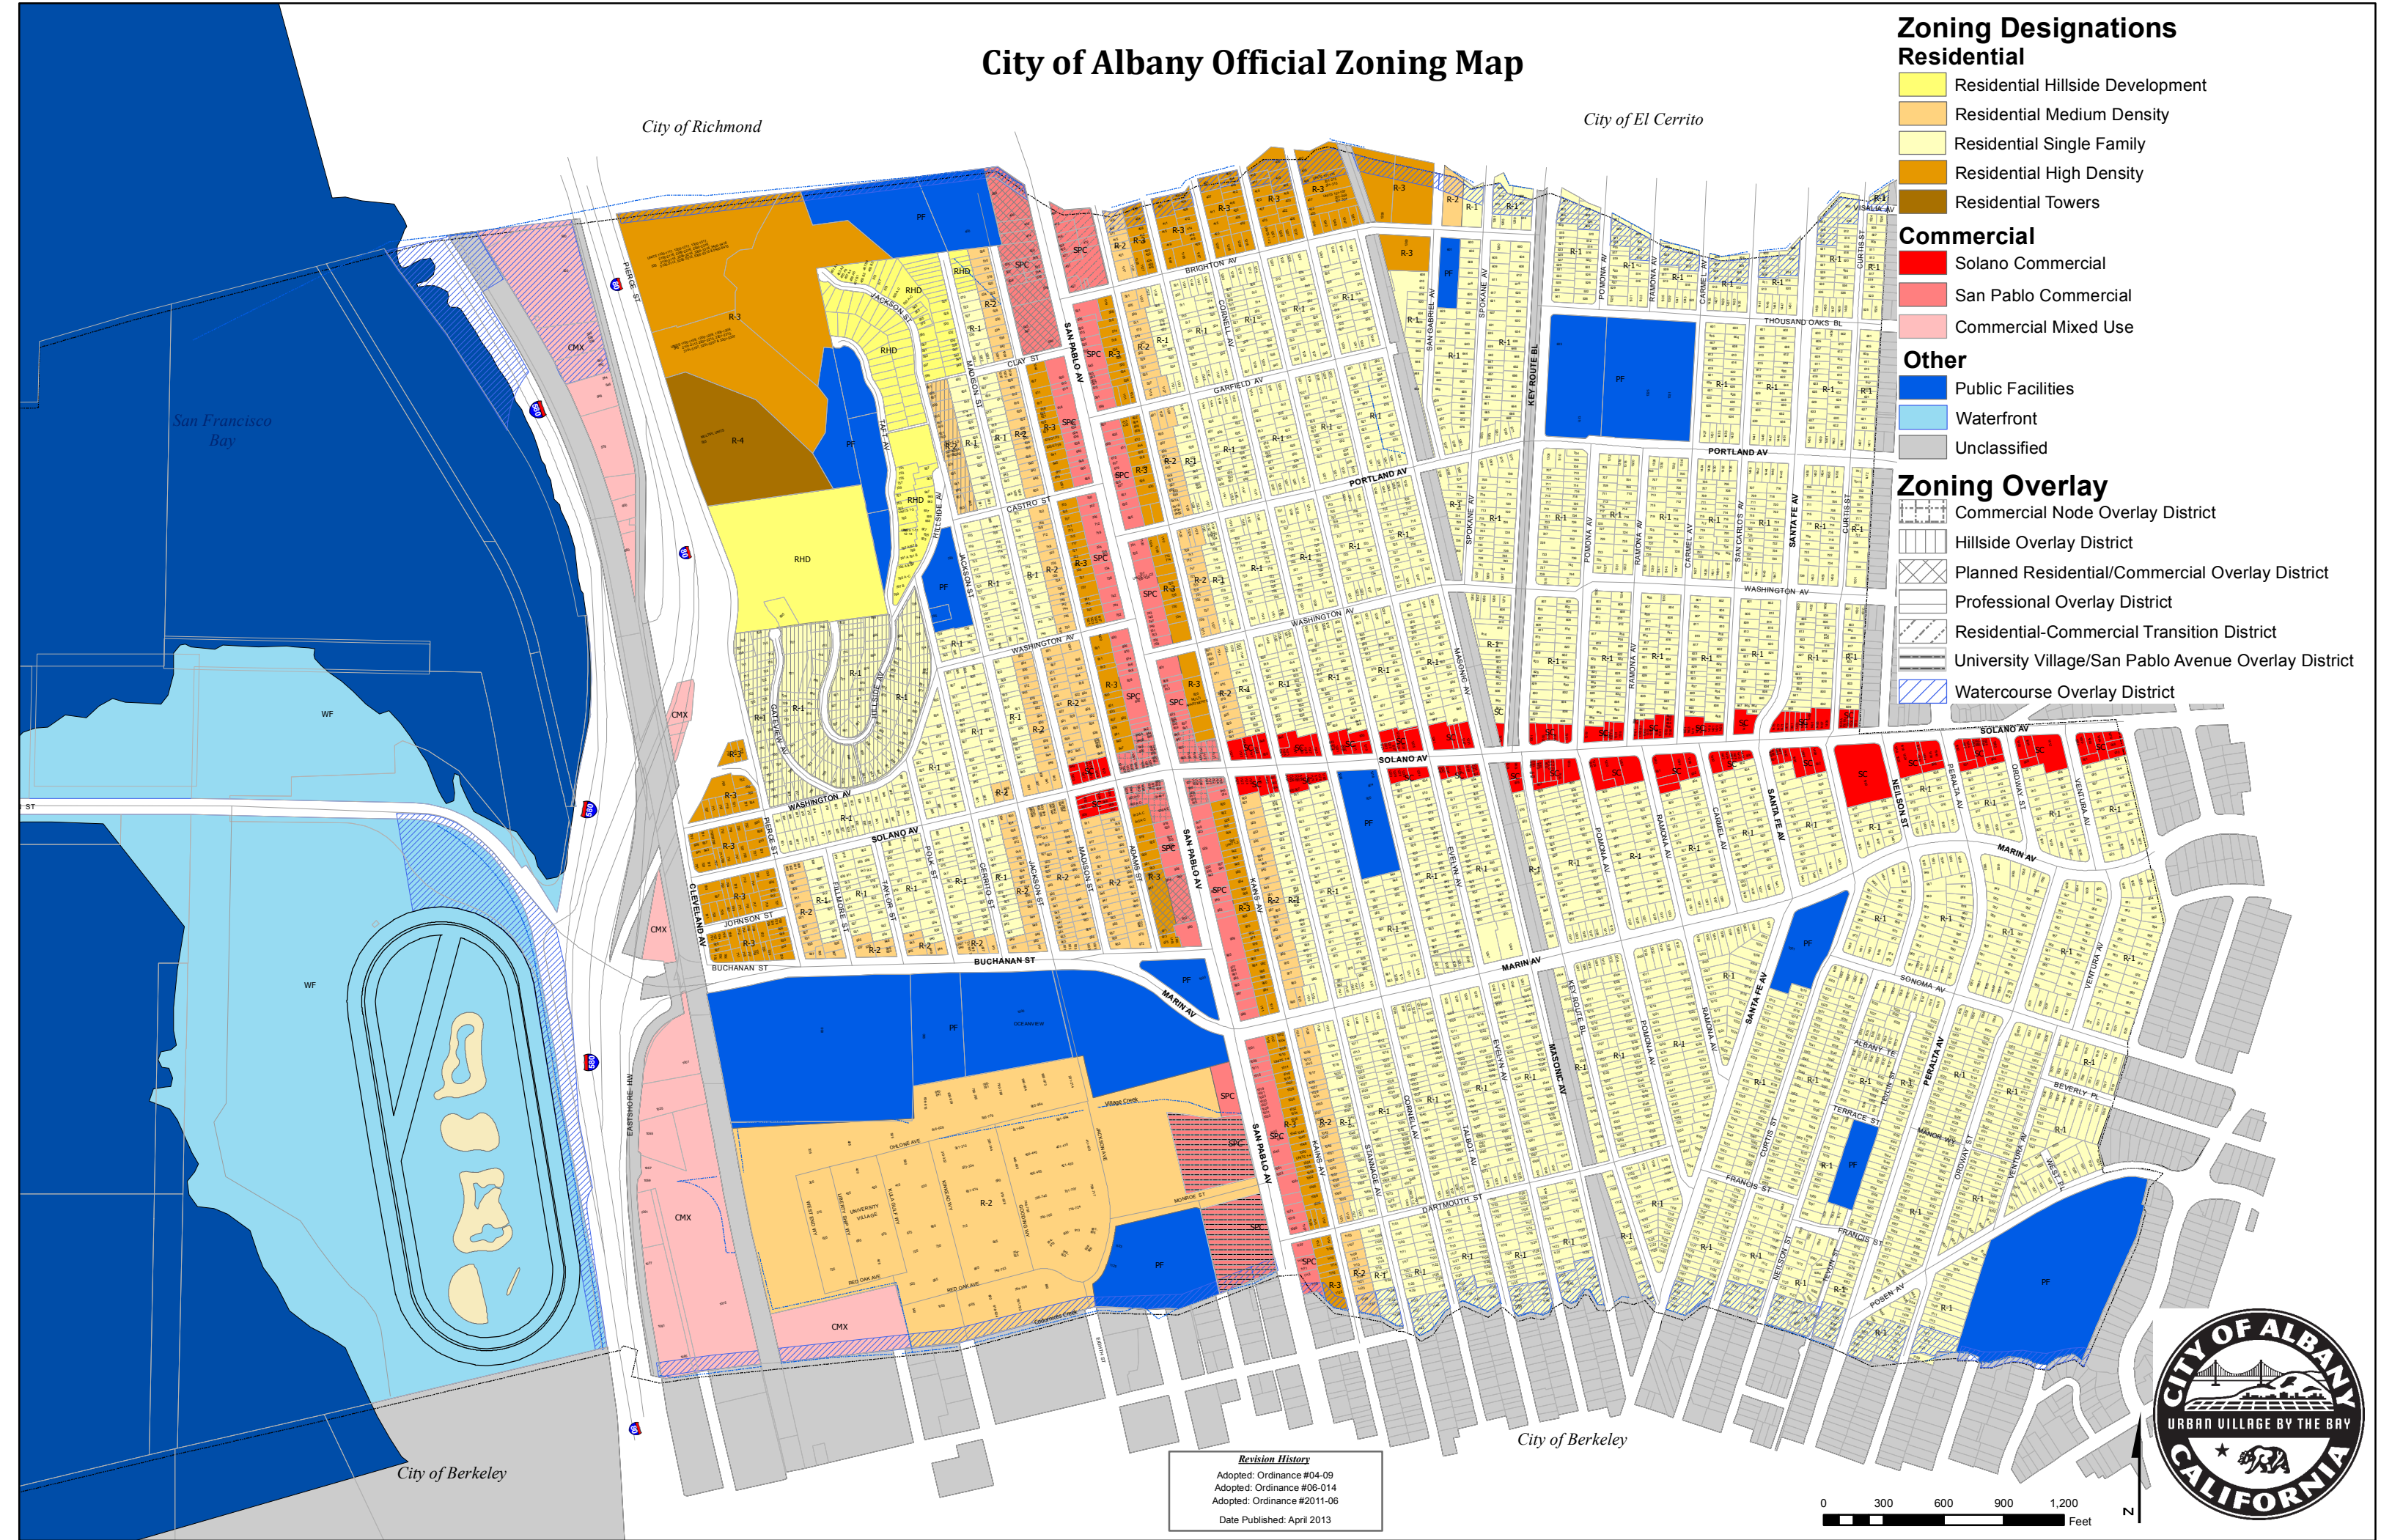

City of Albany Official Zoning Map

City of Richmond

City of El Cerrito

Zoning Designations

Residential

- Residential Hillside Development
- Residential Medium Density
- Residential Single Family
- Residential High Density
- Residential Towers

Commercial

- Solano Commercial
- San Pablo Commercial
- Commercial Mixed Use

Other

- Public Facilities
- Waterfront
- Unclassified

Zoning Overlay

- Commercial Node Overlay District
- Hillside Overlay District
- Planned Residential/Commercial Overlay District
- Professional Overlay District
- Residential-Commercial Transition District
- University Village/San Pablo Avenue Overlay District
- Watercourse Overlay District