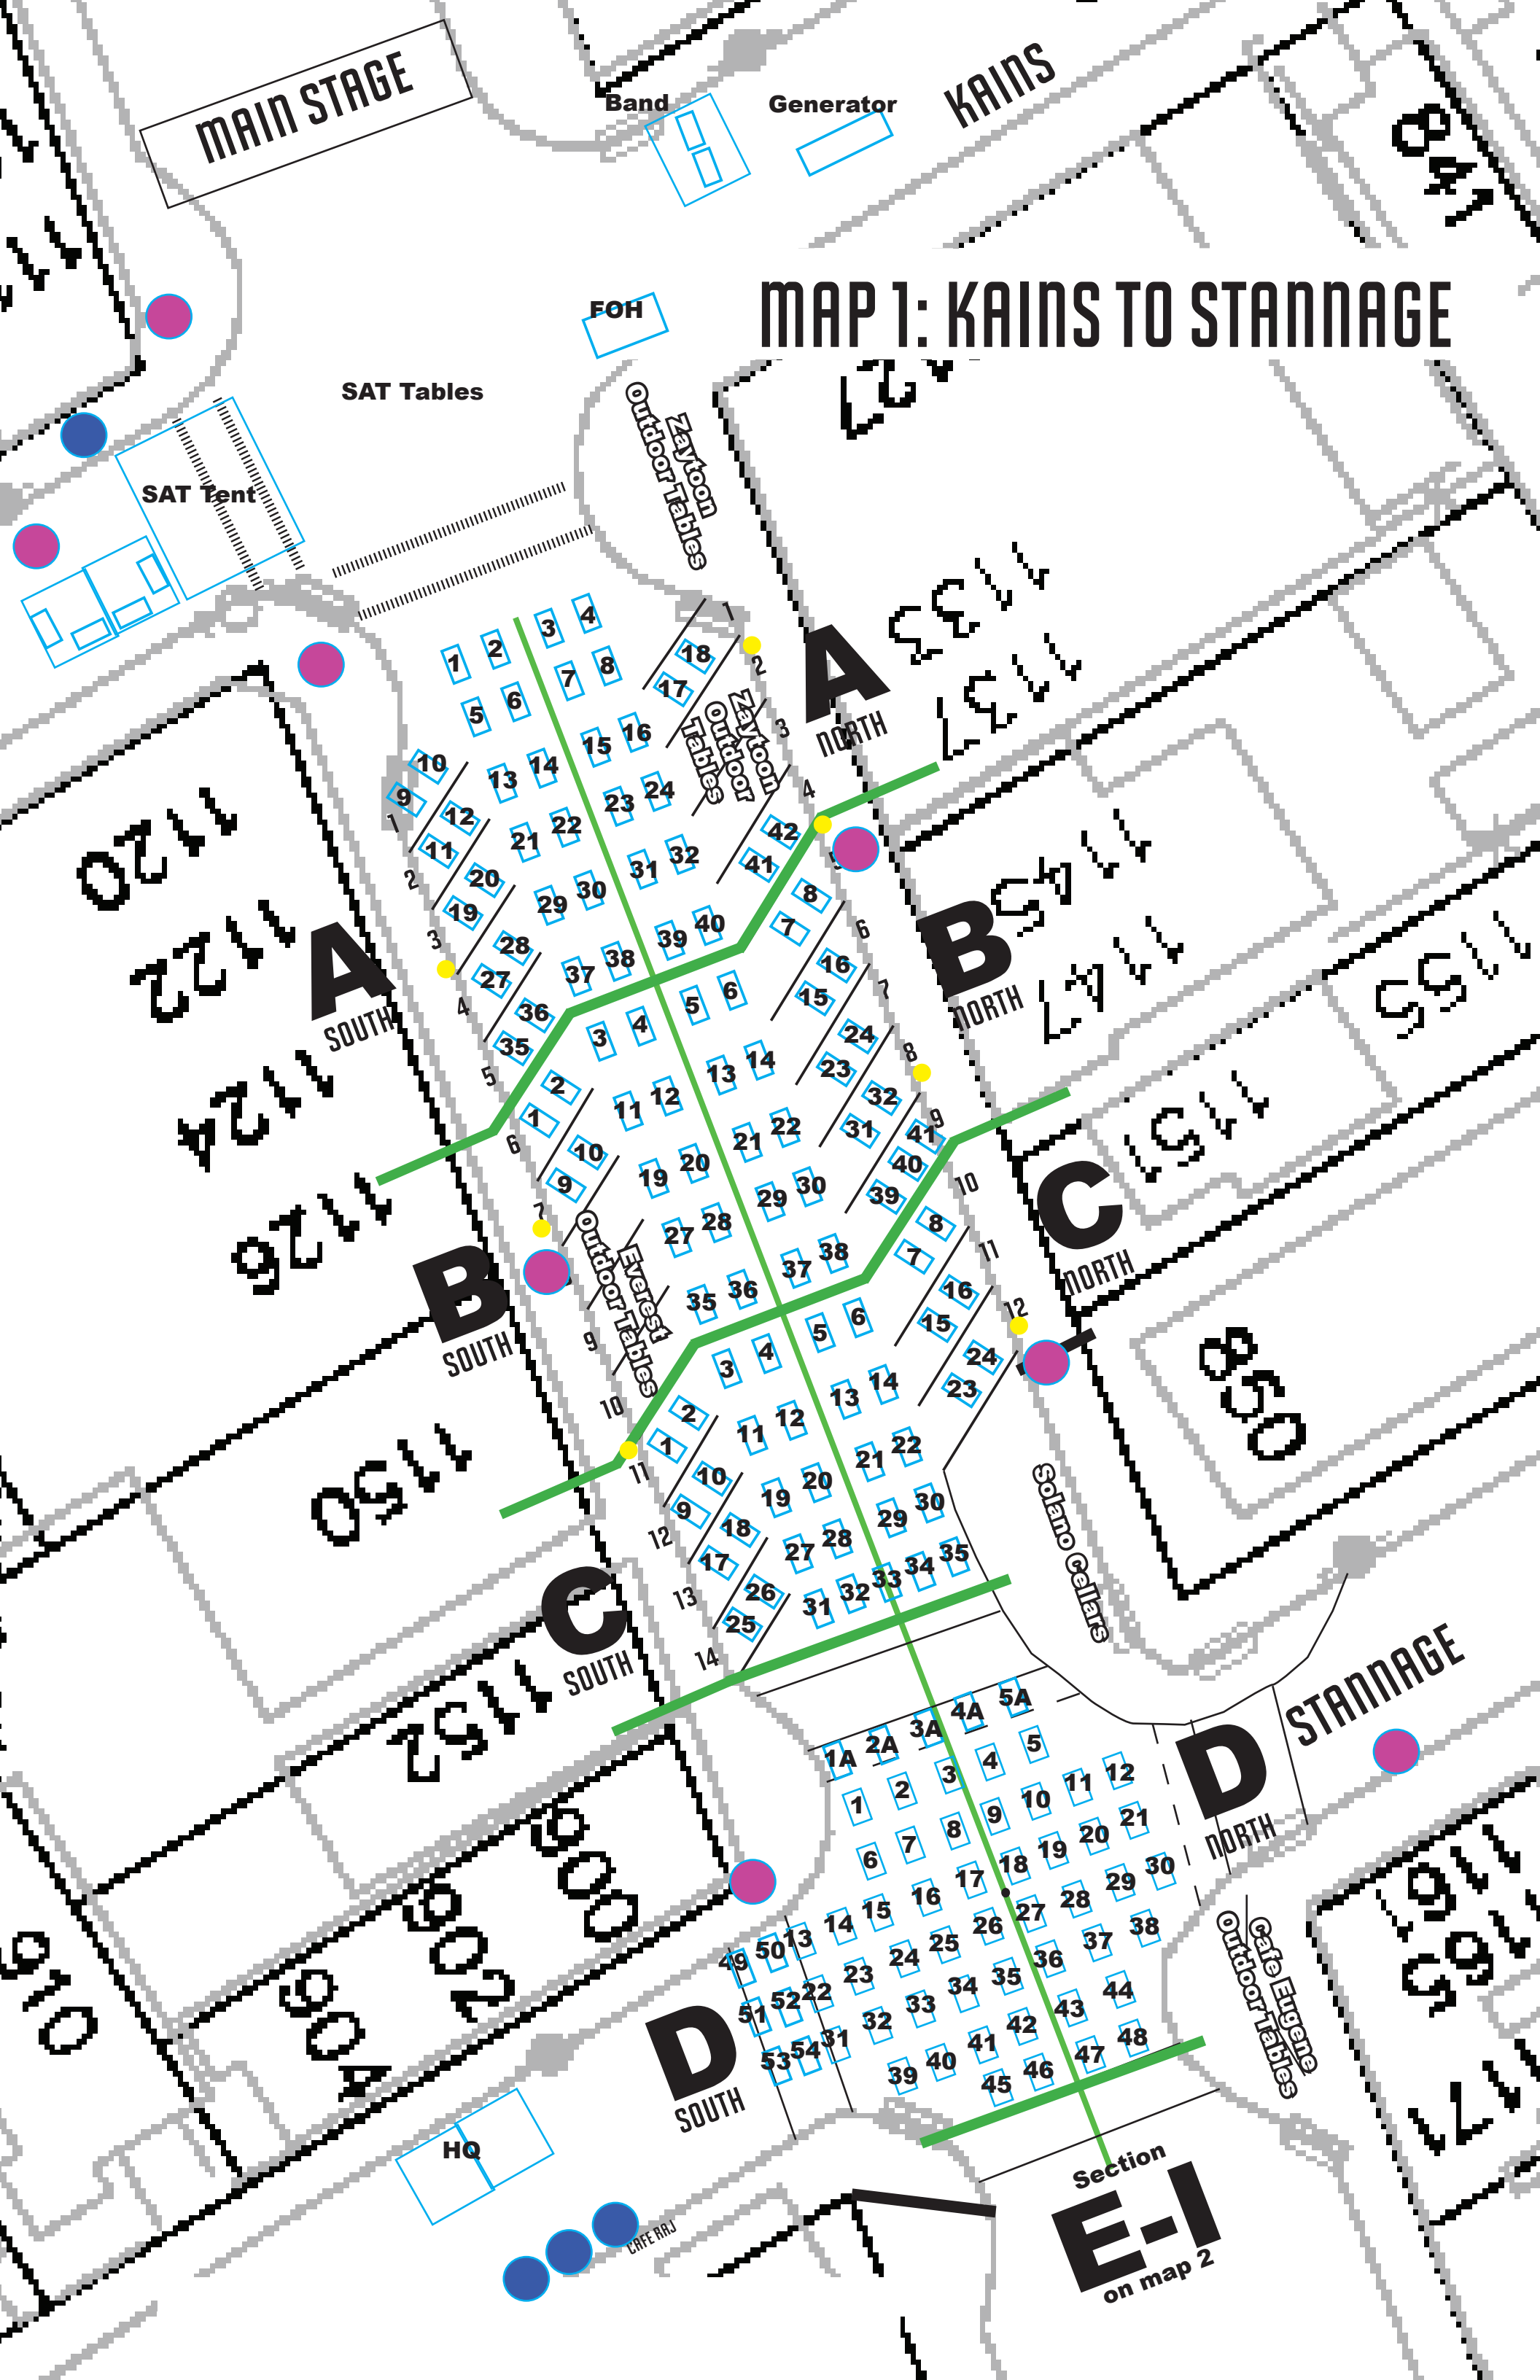

MAIN STAGE

Band

Generator

KAINS

MAP 1: KAINS TO STANNAGE

FOH

SAT Tables

SAT Tent

D
SOUTH

D
NORTH

STANNAGE

D
SOUTH

HQ

CAFE RAJ

Section

E-1
on map 2

Outdoor Tables
Cafe Eugene

MAP 2: STANNAGE TO CORNELL

Main Stage
STANNAGE AVENUE

Sections **A-D**
on map 1

Solano Cellars

Cafe Eugene
Outdoor Tables

Generator
Band

East End
Stage

RESTROOM
TRASH

I
SECTION
MAP 3

MAP 3: CORNELL TO TALBOT

E-H
SECTIONS
MAP 2