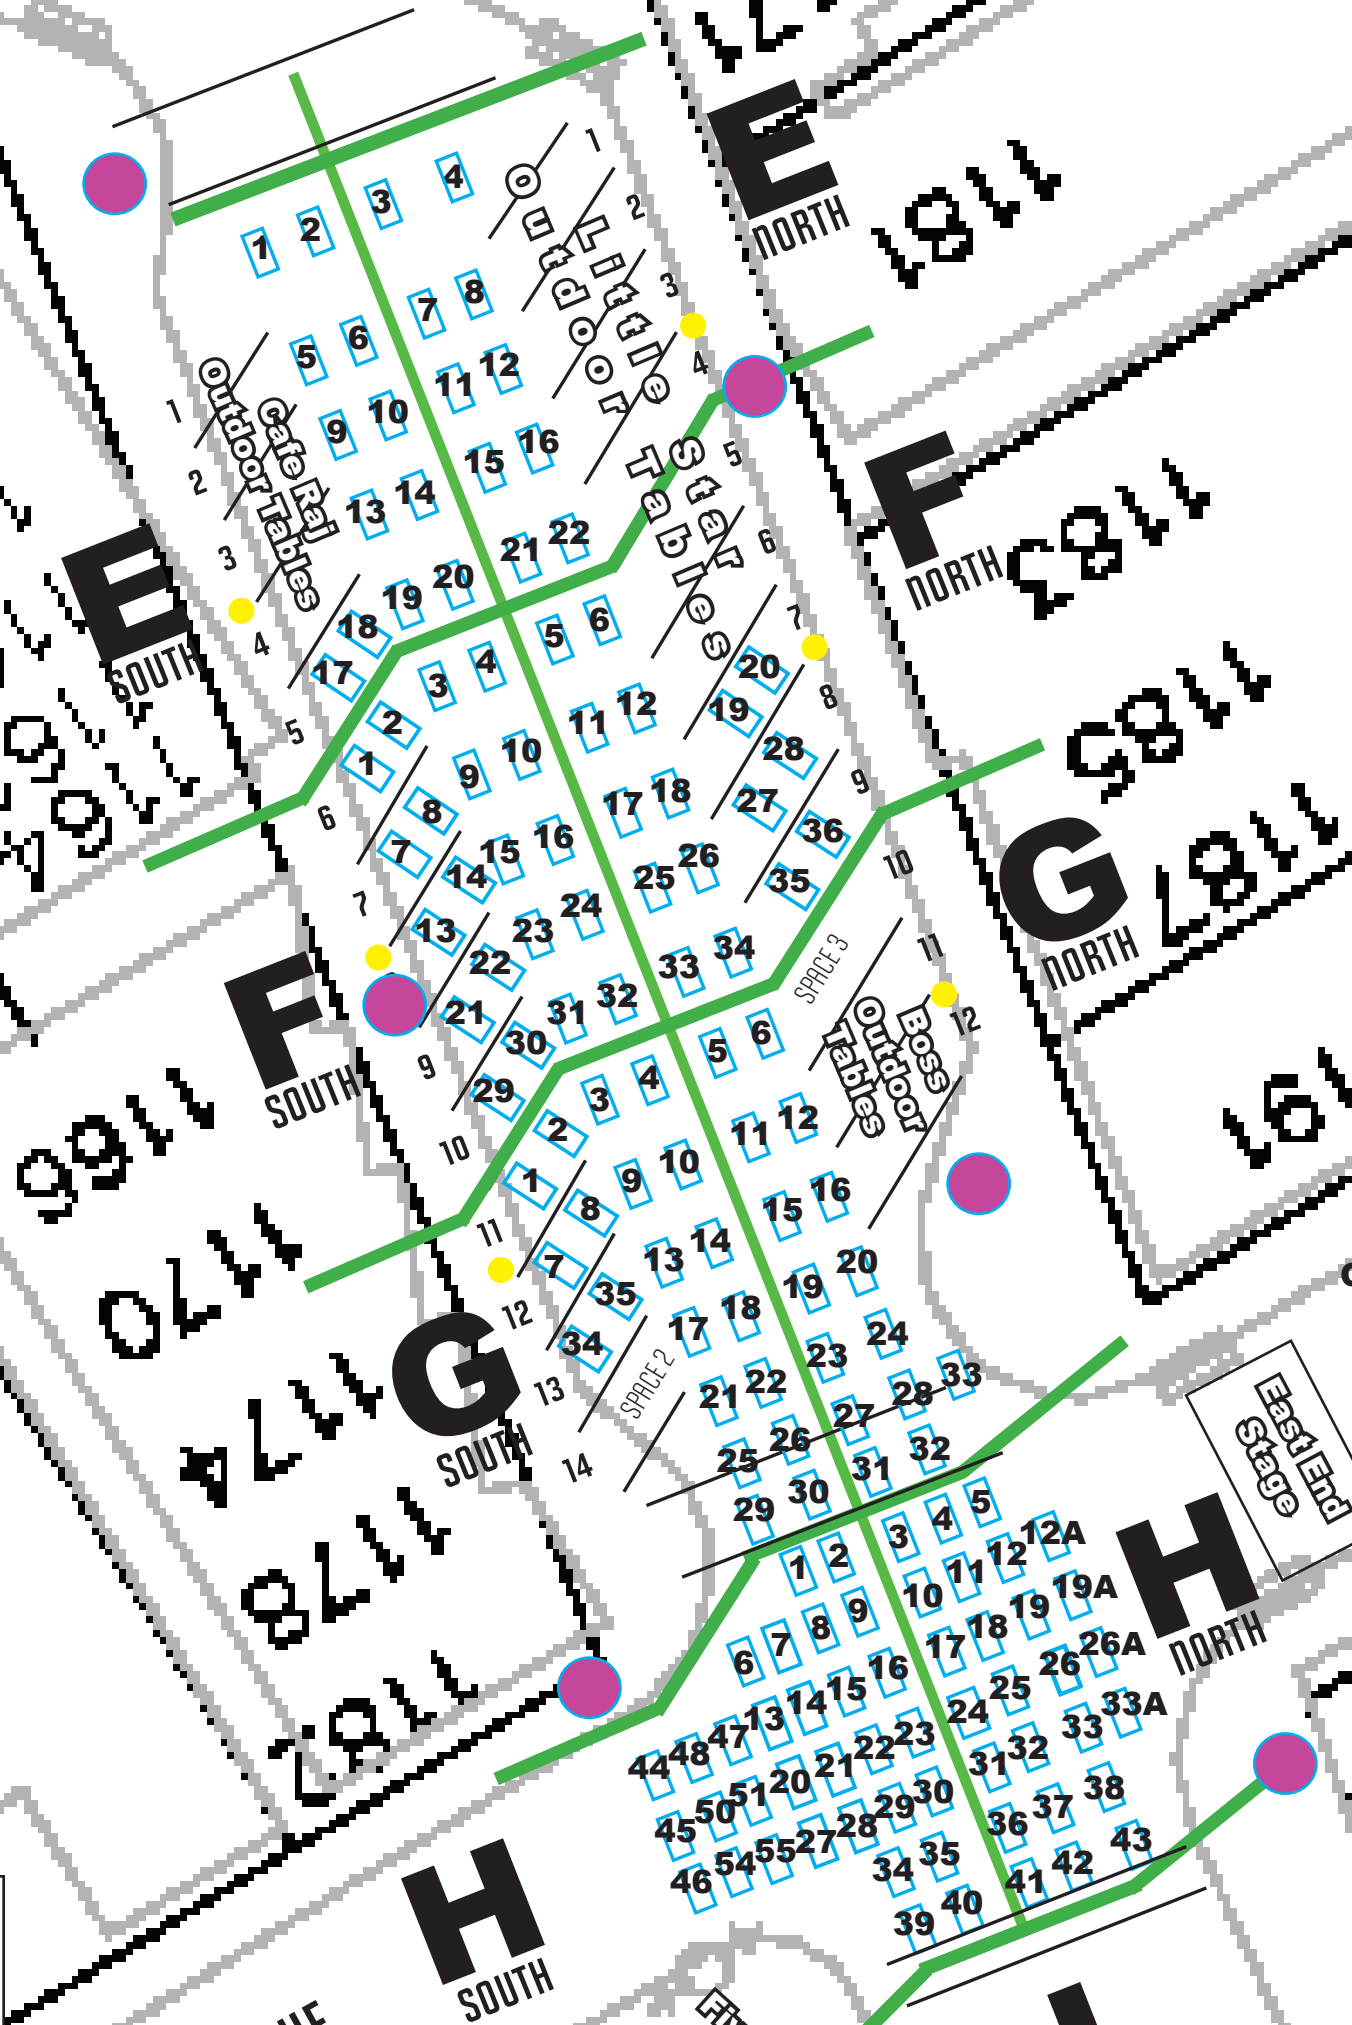

MAIN STAGE

Band

Generator

KAINS

MAP 1: KAINS TO STANNAGE

FOH

SAT Tables

SAT Tent

Outdoor Tables
Zaytoon

A
NORTH

A
SOUTH

B
NORTH

B
SOUTH

C
NORTH

C
SOUTH

Solano Cellars

Outdoor Tables
Cafe Eugene

MAP 2: STANNAGE TO CORNELL

Main Stage
STANNAGE AVENUE

Sections **A-D**
on map 1

Solano Cellars

Cafe Eugene
Outdoor Tables

Generator
Band

East End
Stage

RESTROOM
TRASH

I
SECTION
MAP 3

MAP 3: CORNELL TO TALBOT

E-H
SECTIONS
MAP 2