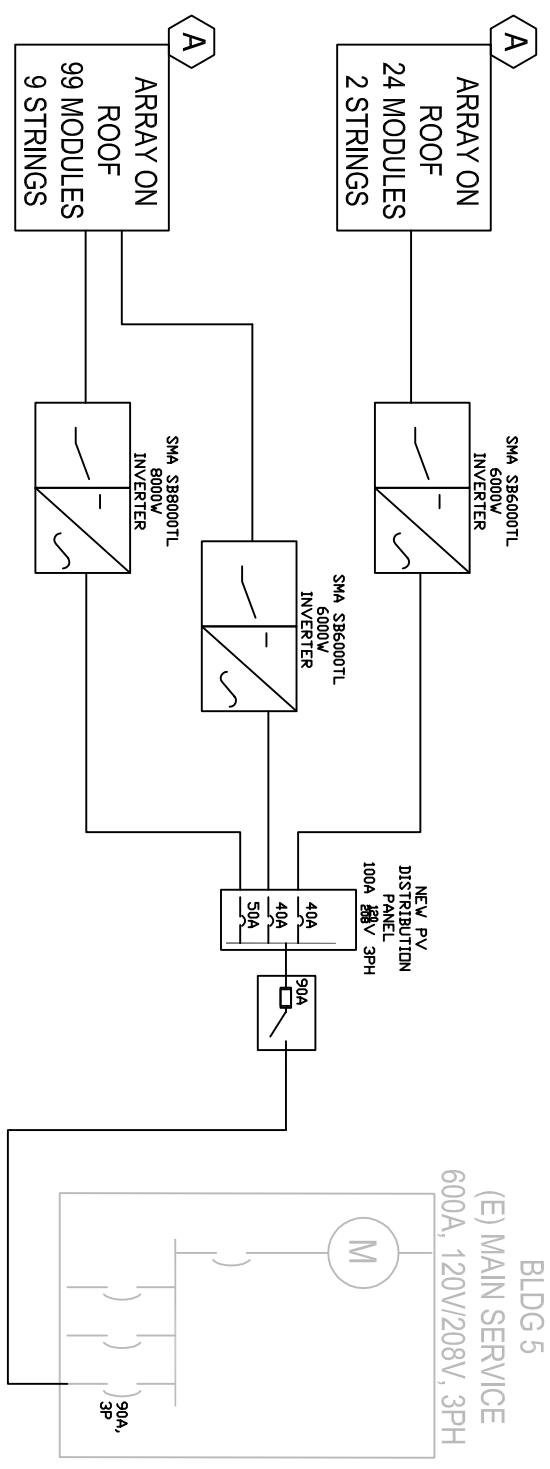

City of El Cerrito
 SCCAP

ALBANY CHILDCARE CENTER
 900 BUCHANAN ST.
 ALBANY, CA 94706

ALBANY CHILDCARE CENTER
 (84) TRINA 280 WATT MODULES IN
 (7) STRINGS OF 12 MODULES
 23.52 KW-DC

VERSION	DATE
PRELIMINARY DESIGN	10-19-2012

SHEET TITLE
 SINGLE LINE DIAGRAM
 DRAWN: SD CHECKED:

PV5.1