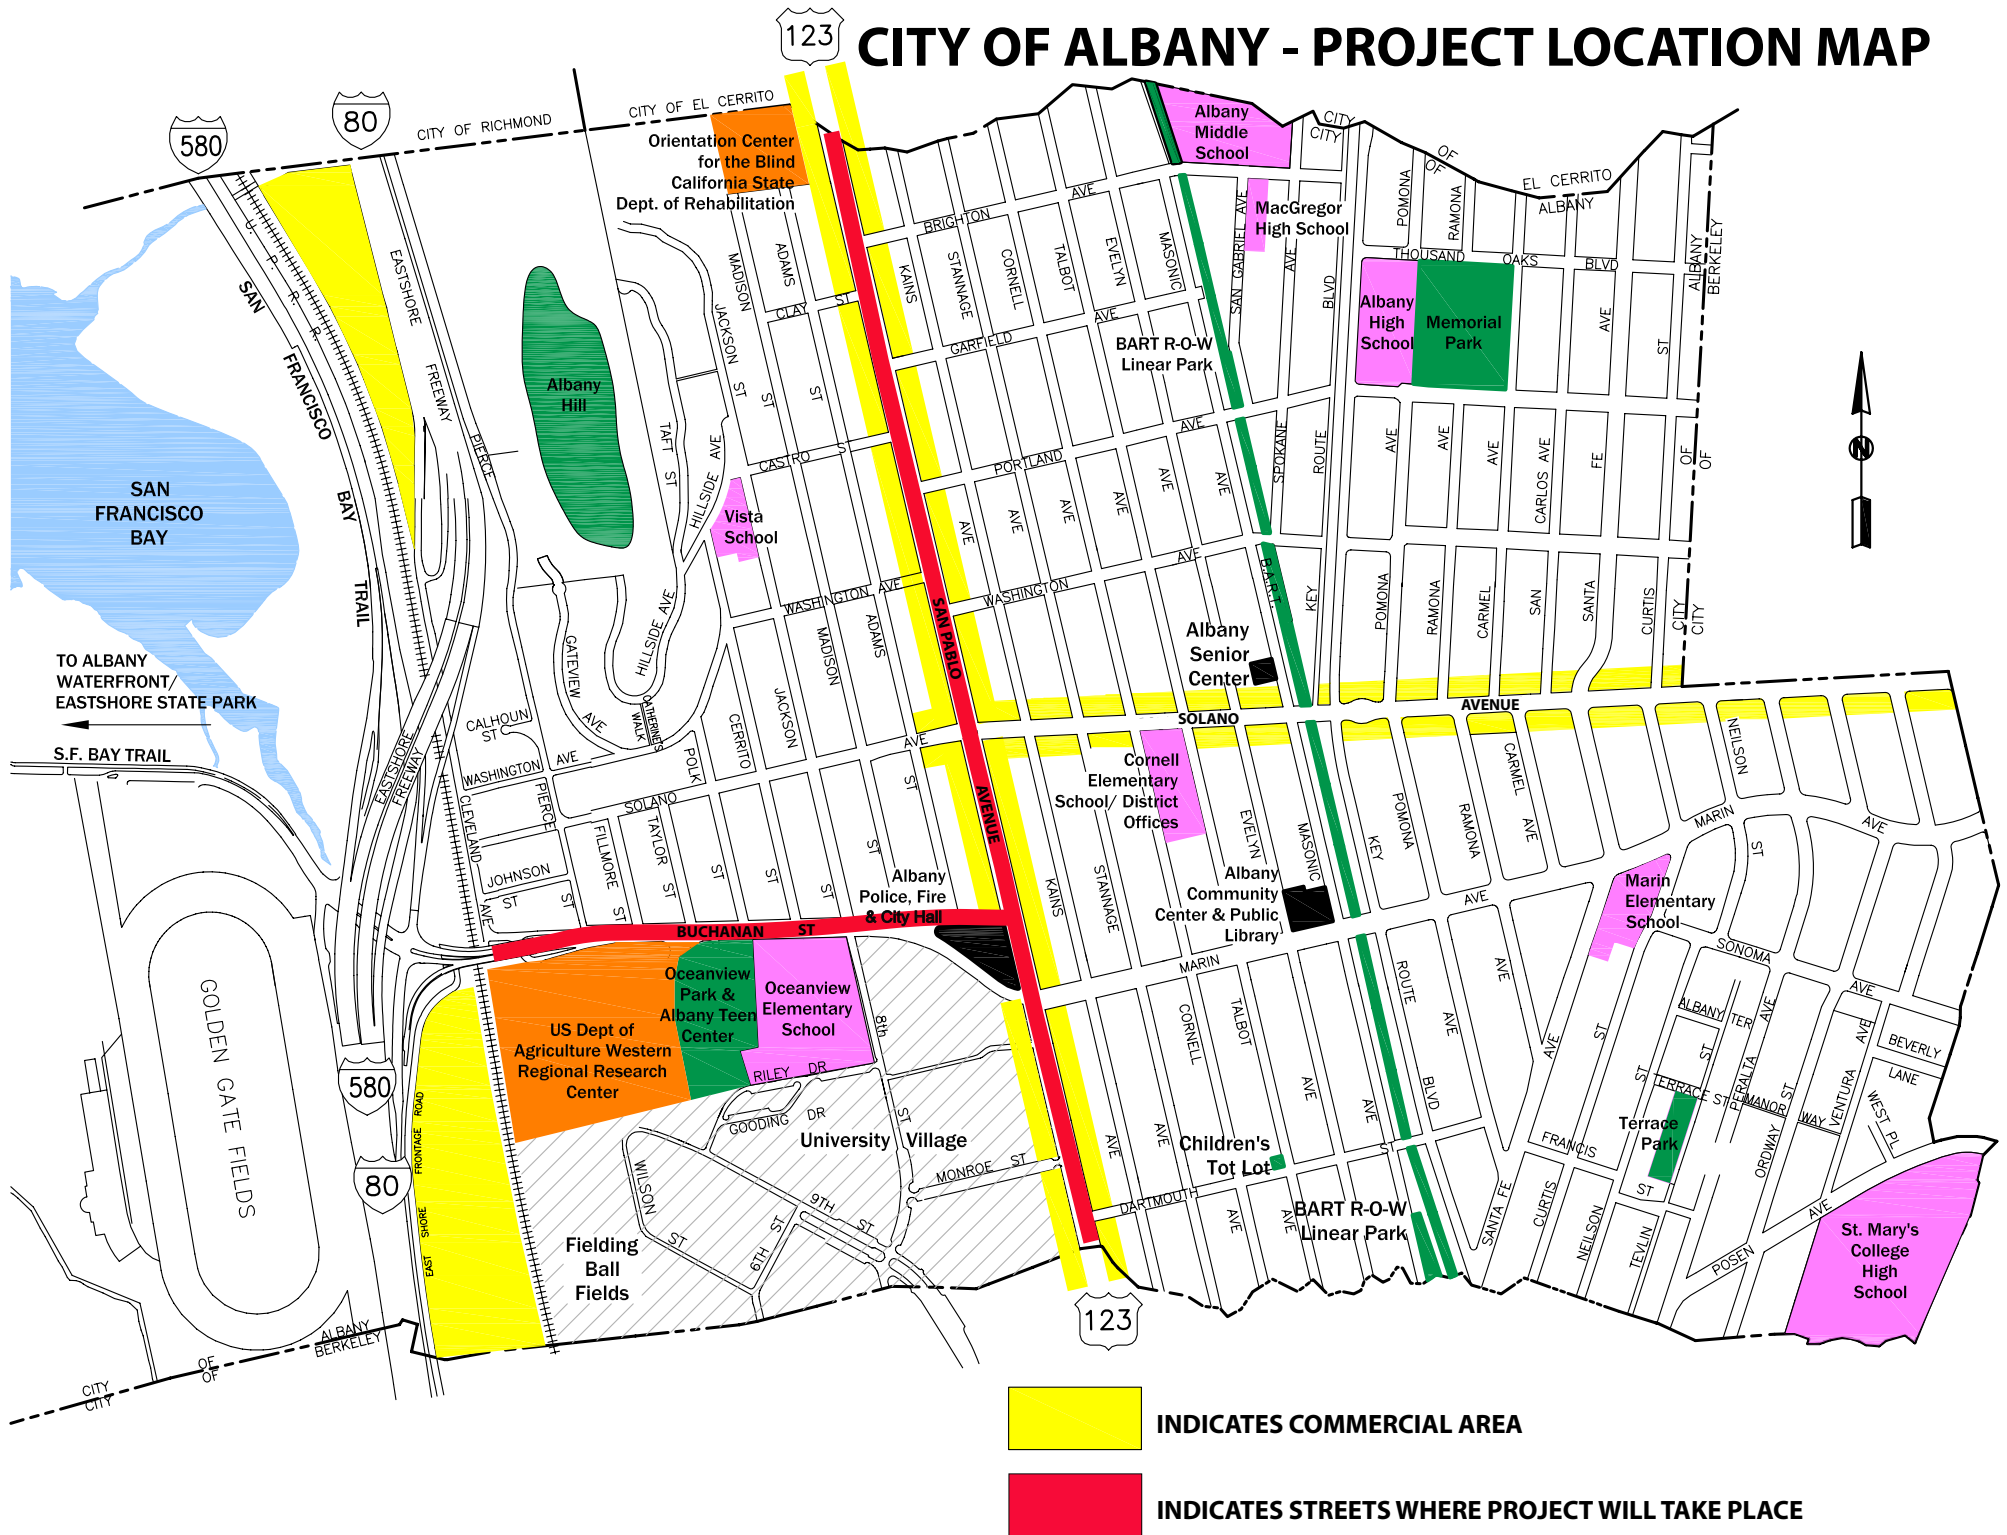

CITY OF ALBANY - PROJECT LOCATION MAP

123

580

80

580

80

123

Orientation Center for the Blind
California State Dept. of Rehabilitation

Albany Middle School

MacGregor High School

Albany High School

Memorial Park

BART R-O-W Linear Park

Albany Senior Center

Cornell Elementary School/
District Offices

Albany Community Center & Public Library

Marin Elementary School

Oceanview Park & Albany Teen Center

Oceanview Elementary School

US Dept of Agriculture Western Regional Research Center

University Village

Children's Tot Lot

BART R-O-W Linear Park

Terrace Park

CITY OF ALBANY

CITY OF ALBANY

ALBANY BERKELEY