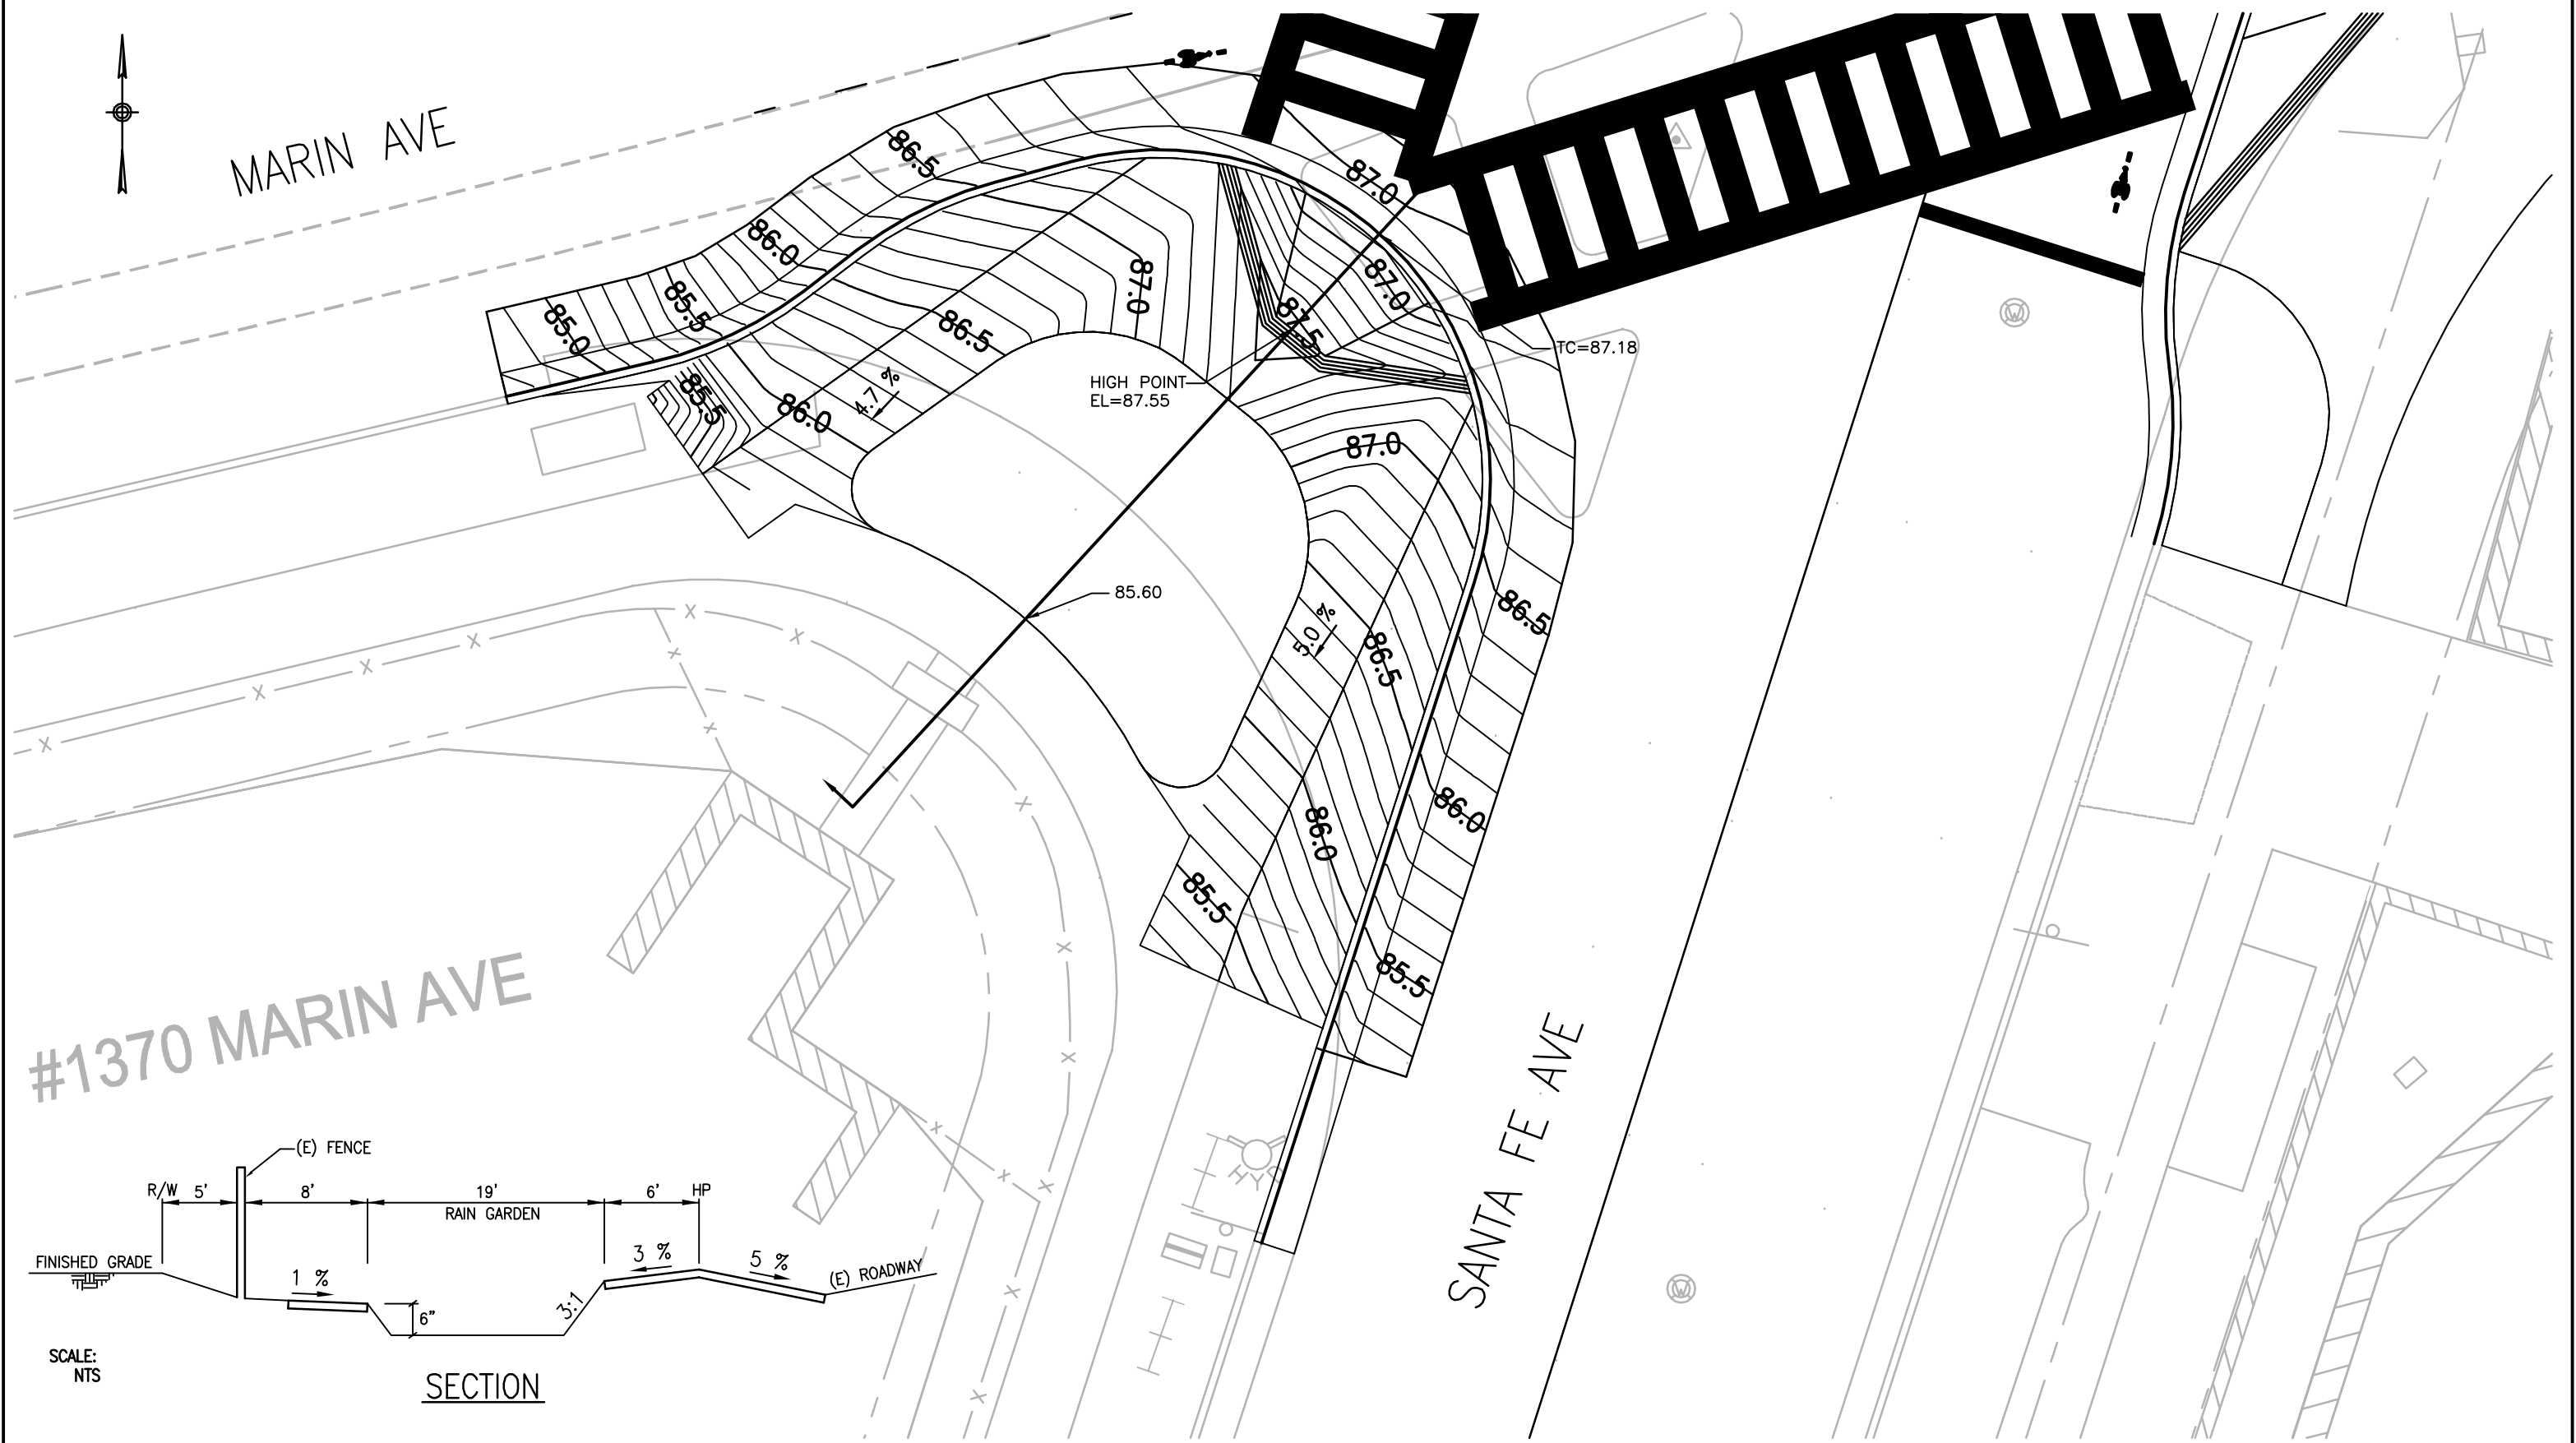

MARIN AVE

#1370 MARIN AVE

SANTA FE AVE

LEGEND:

-  ROADWAY OVERLAY
-  SIDEWALK
-  AC BACKFILL
-  CURB RAMP TRUNCATED DOME PANEL
-  LANDSCAPING

SCALE:
NTS

SECTION

MARIN AVE/SANTA FE AVE SOUTHWEST CORNER

Date: 01/19/12

MARIN AVE

#1370 MARIN AVE

SANTA FE AVE

SCALE:
NTS

SECTION

MARIN AVE/SANTA FE AVE SOUTHWEST CORNER

Date: 01/19/12