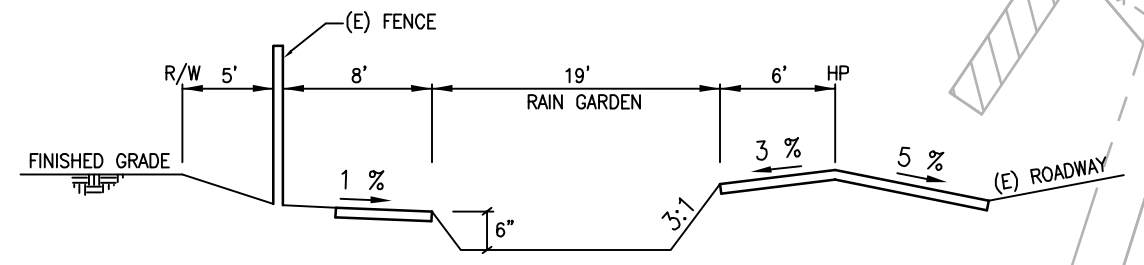

MARIN AVE

#1370 MARIN AVE

SANTA FE AVE

LEGEND:

-  ROADWAY OVERLAY
-  SIDEWALK
-  AC BACKFILL
-  CURB RAMP TRUNCATED DOME PANEL
-  LANDSCAPING

SCALE:
NTS

SECTION

MARIN AVE/SANTA FE AVE SOUTHWEST CORNER

Date: 01/19/12

MARIN AVE

#1370 MARIN AVE

SANTA FE AVE

SCALE:
NTS

SECTION

MARIN AVE/SANTA FE AVE SOUTHWEST CORNER

Date: 01/19/12