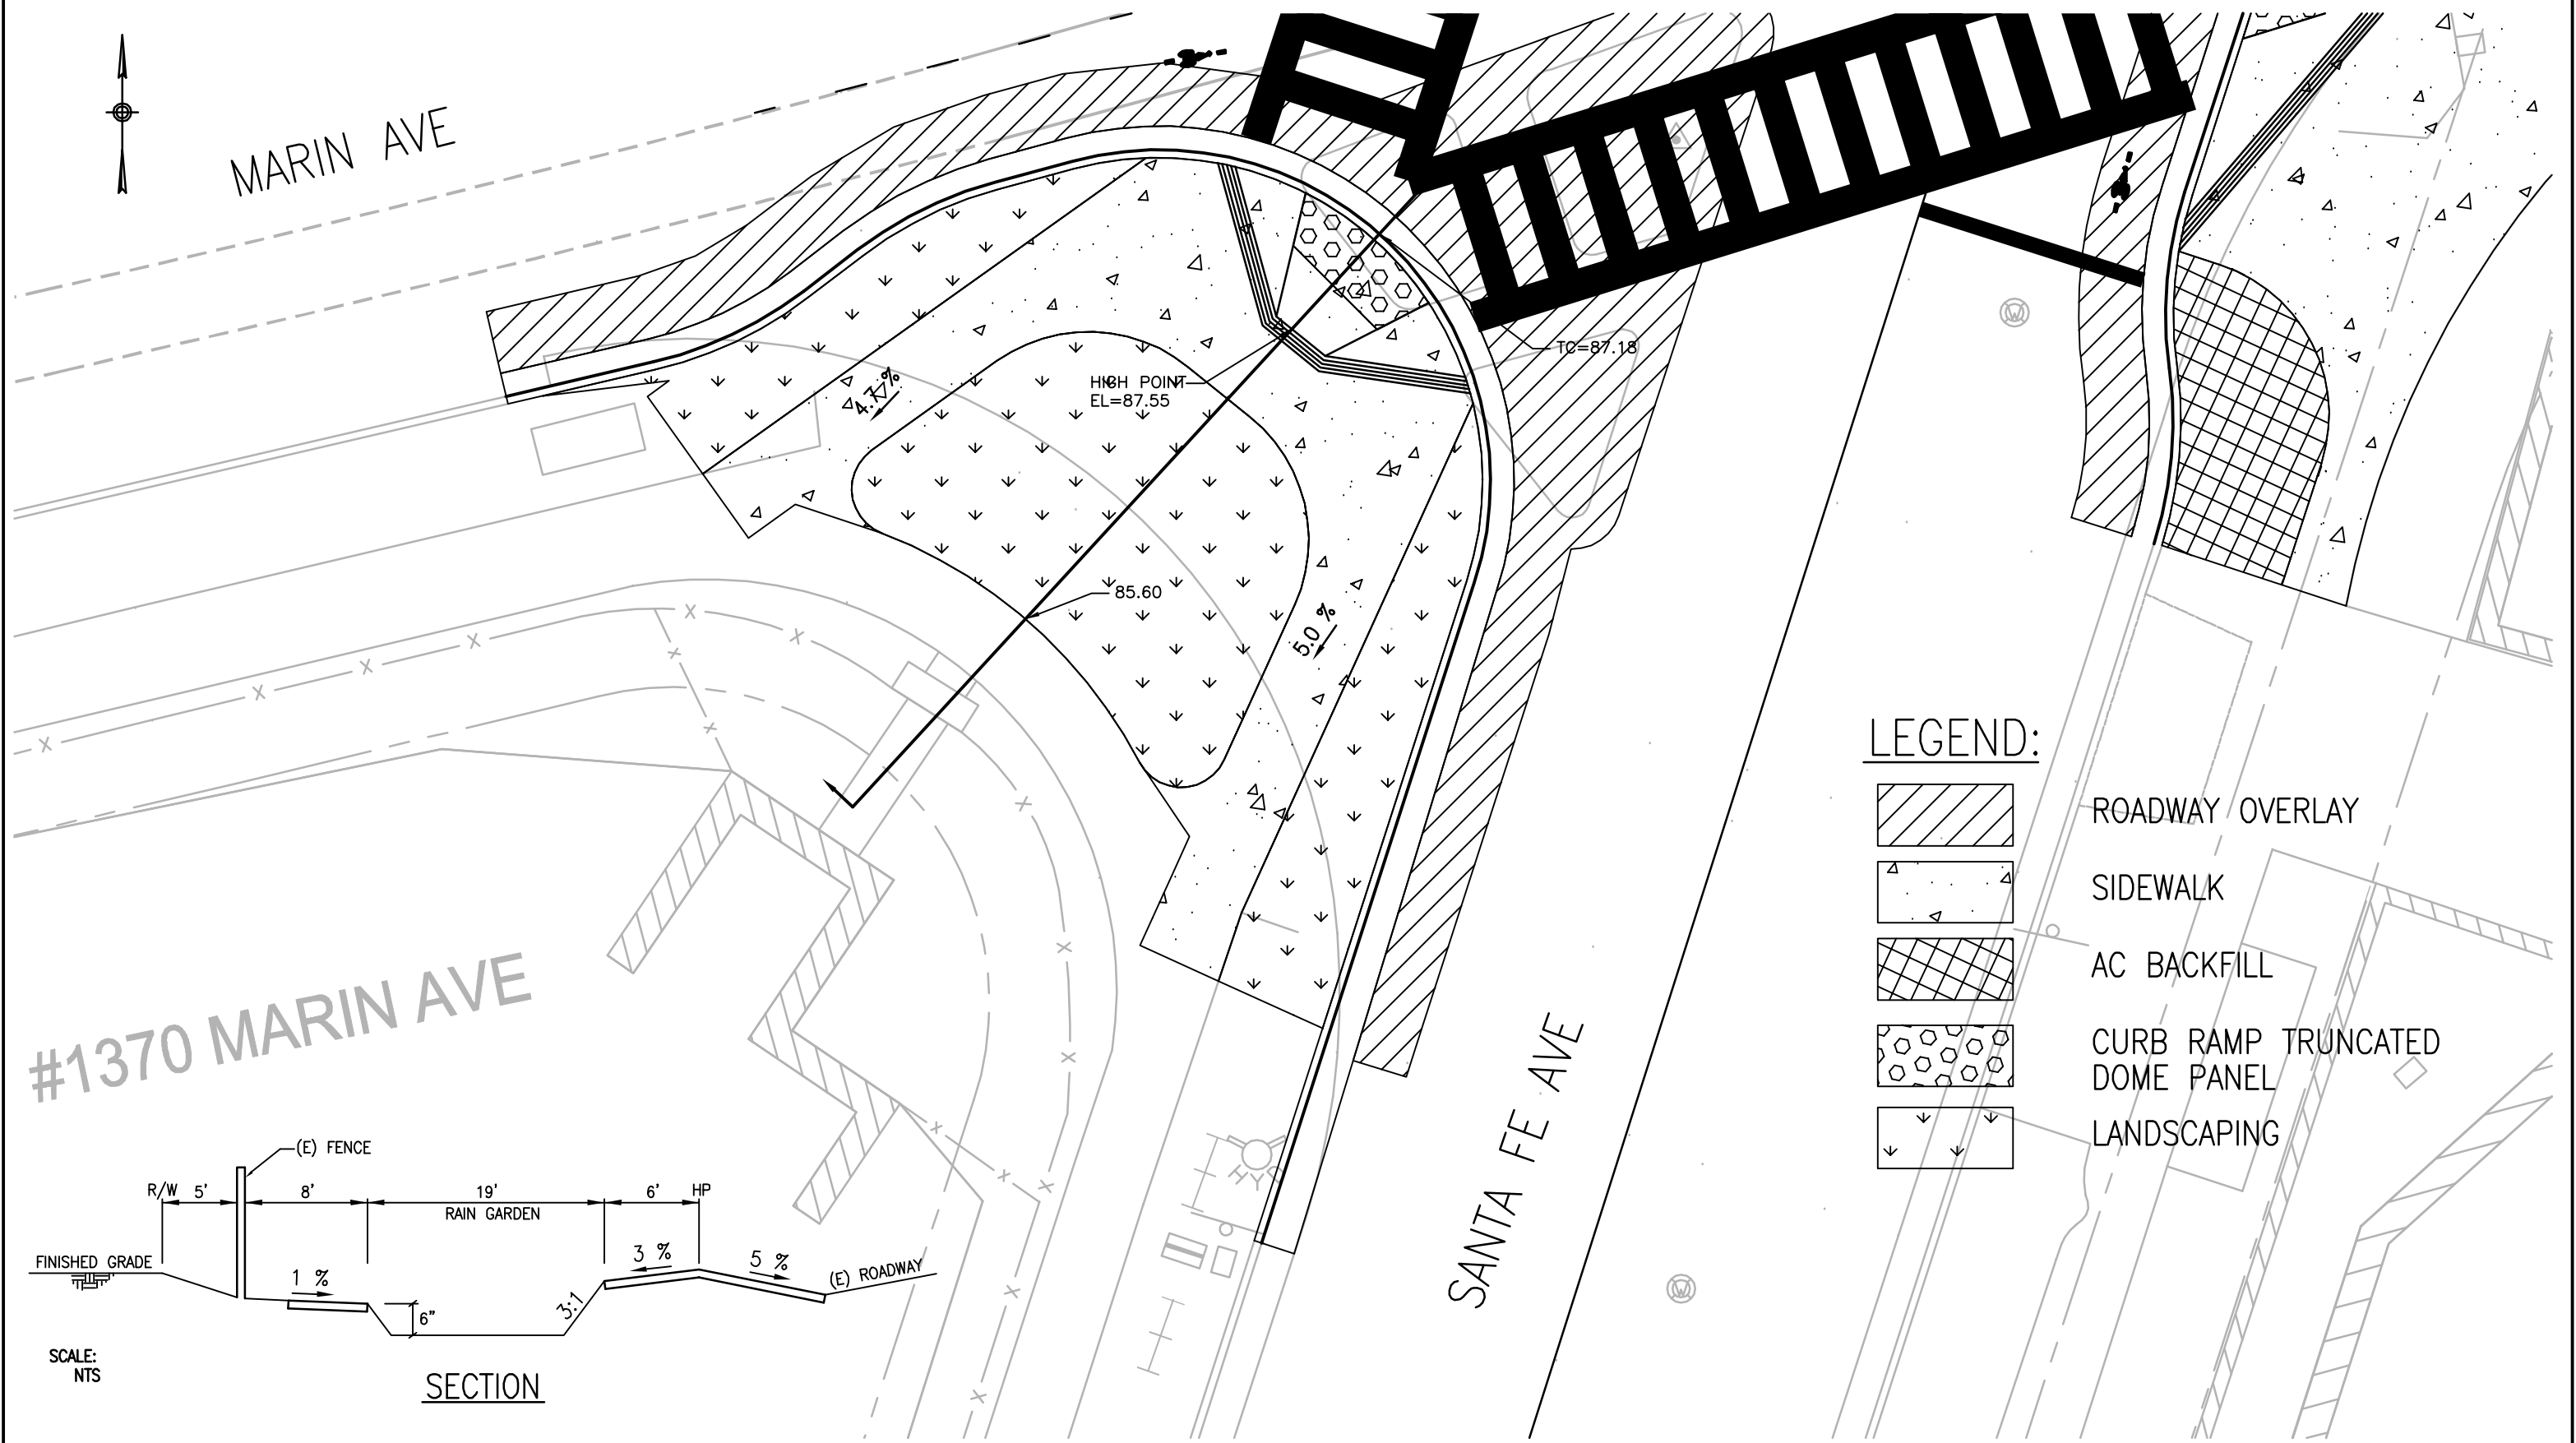

MARIN AVE

#1370 MARIN AVE

SANTA FE AVE

LEGEND:

-  ROADWAY OVERLAY
-  SIDEWALK
-  AC BACKFILL
-  CURB RAMP TRUNCATED DOME PANEL
-  LANDSCAPING

SCALE:
NTS

SECTION

MARIN AVE/SANTA FE AVE SOUTHWEST CORNER

Date: 01/19/12

MARIN AVE

#1370 MARIN AVE

SANTA FE AVE

SCALE:
NTS

SECTION

MARIN AVE/SANTA FE AVE SOUTHWEST CORNER

Date: 01/19/12